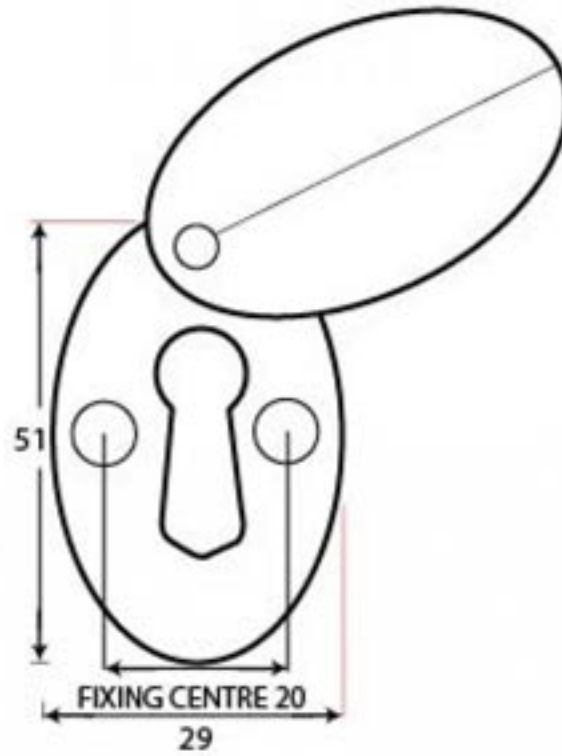

PRODUCT CODE 33232

1/2" (12mm)  
x 2  
gauge 4 (3mm)

HANDFORGED  
TRADITIONAL  
IRONMONGERY

Due to the hand crafted nature of our products all measurements are approximate and should be used as a guide only