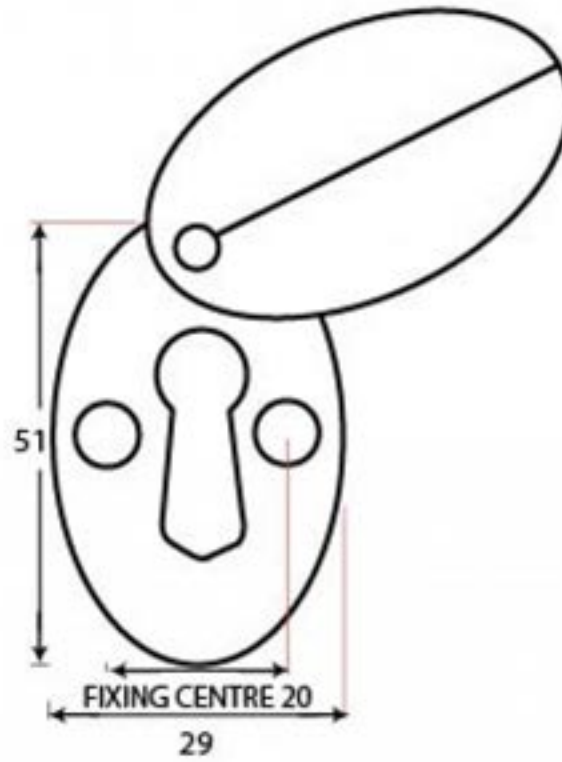

PRODUCT CODE 33254

1/2" (12mm)  
x 2  
gauge 4 (3mm)

10

HANDFORGED  
TRADITIONAL  
IRONMONGERY

Due to the hand crafted nature of our products all measurements are approximate and should be used as a guide only