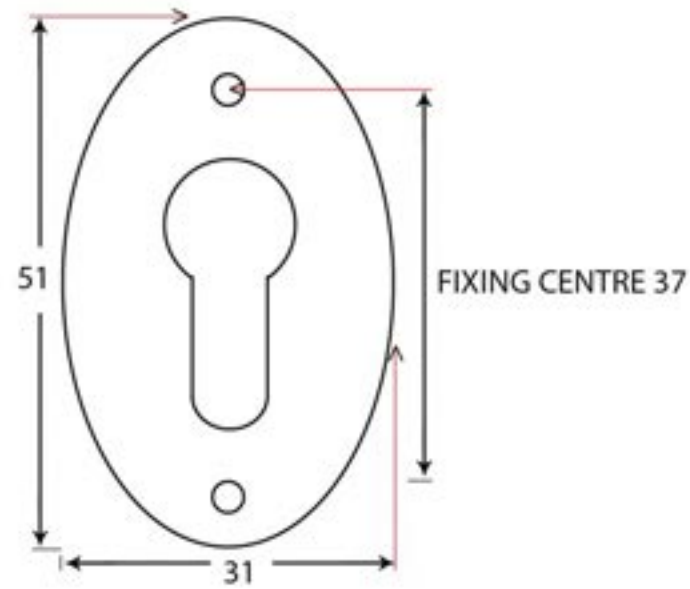

PRODUCT CODE 83949

1/2" (13mm)  
x2  
gauge 4 (3mm)

2.5 [ ]

HANDFORGED  
TRADITIONAL  
IRONMONGERY

Due to the hand crafted nature of our products all measurements are approximate and should be used as a guide only