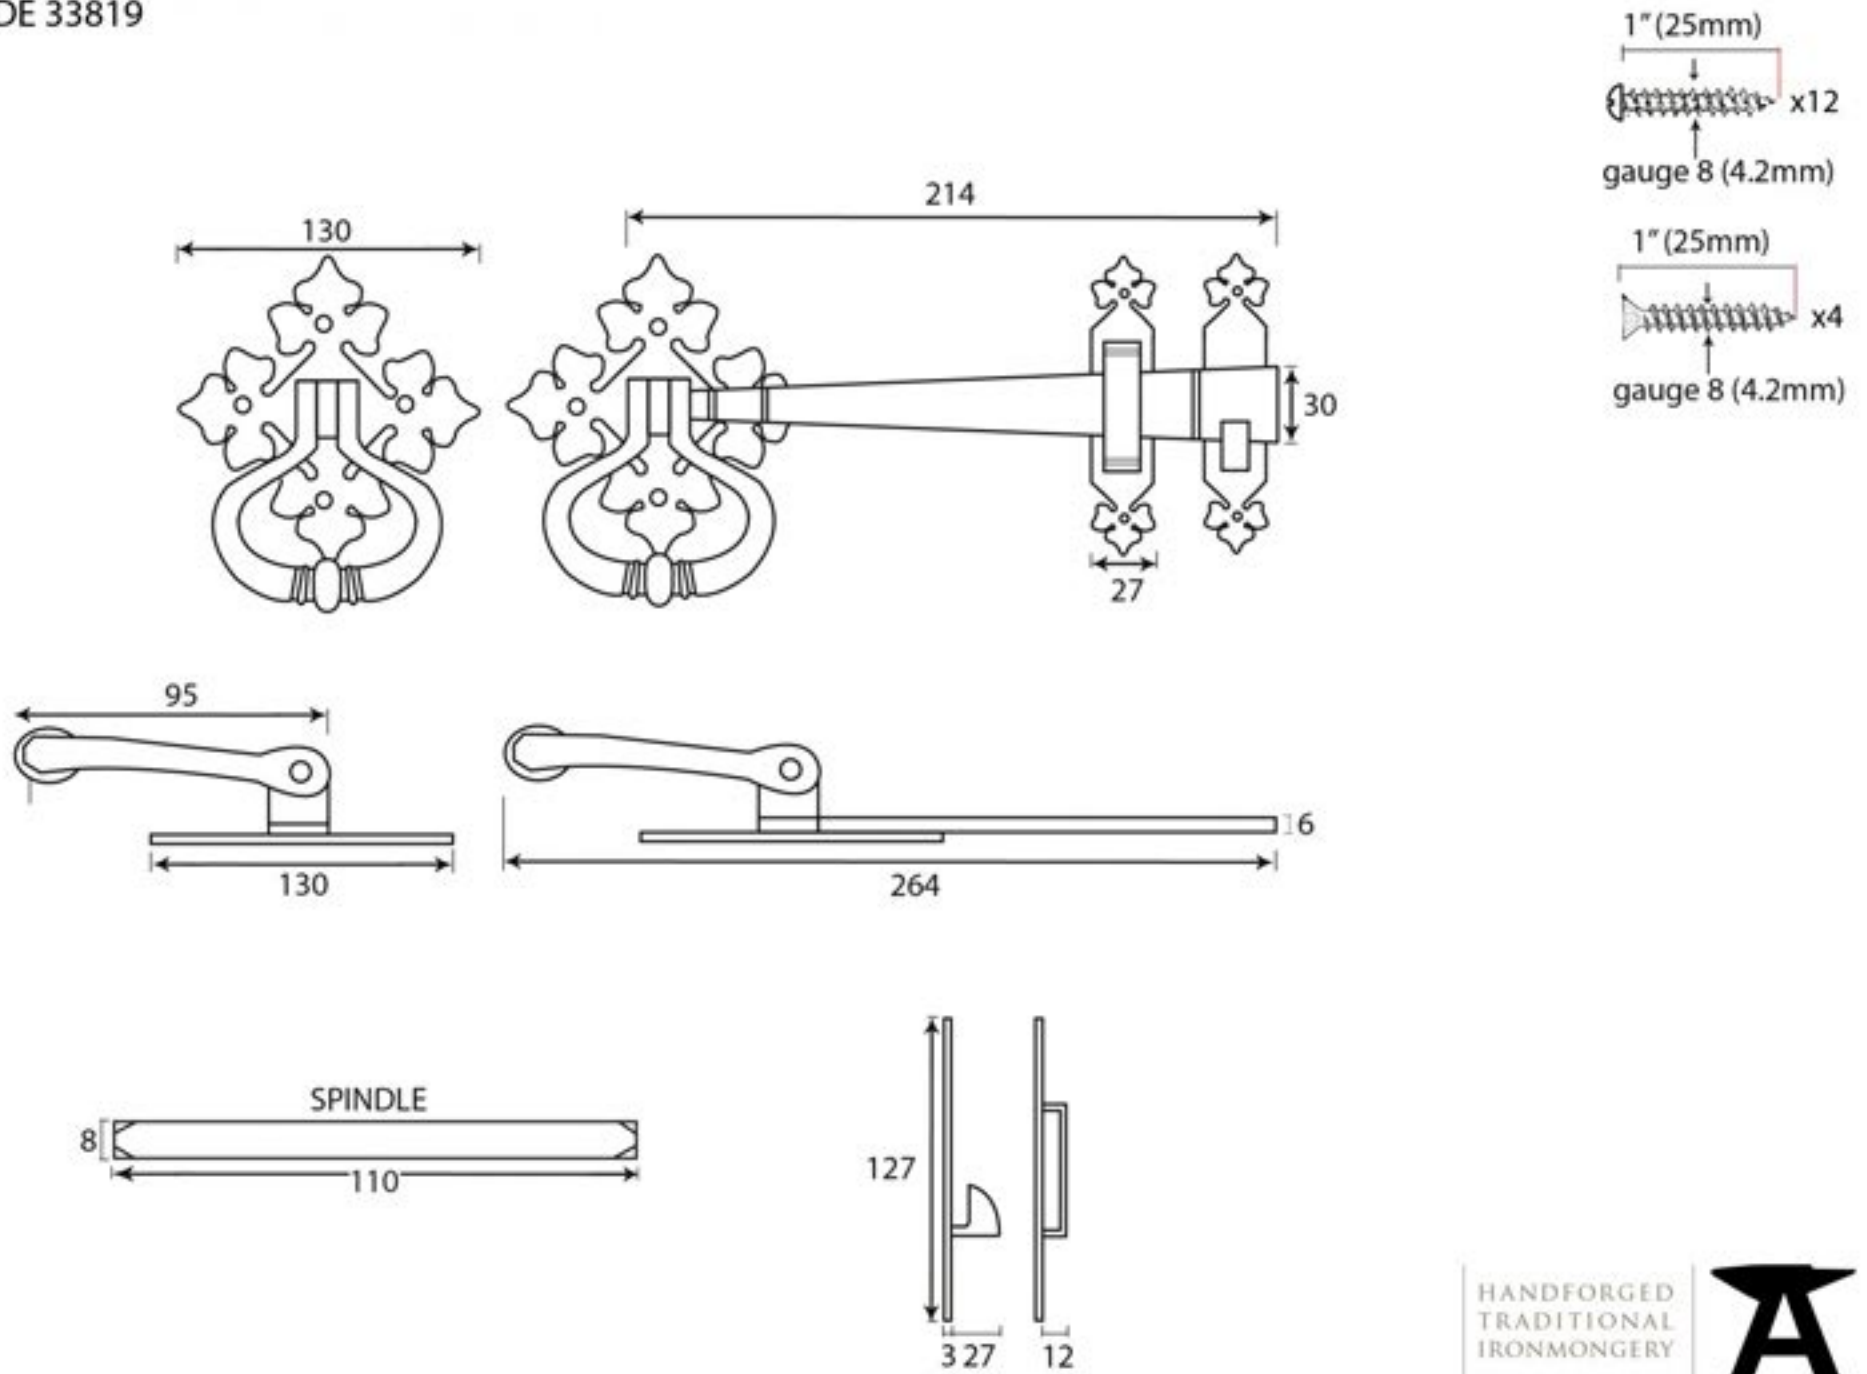

PRODUCT CODE 33819

Due to the hand crafted nature of our products all measurements are approximate and should be used as a guide only

HANDFORGED
TRADITIONAL
IRONMONGERY