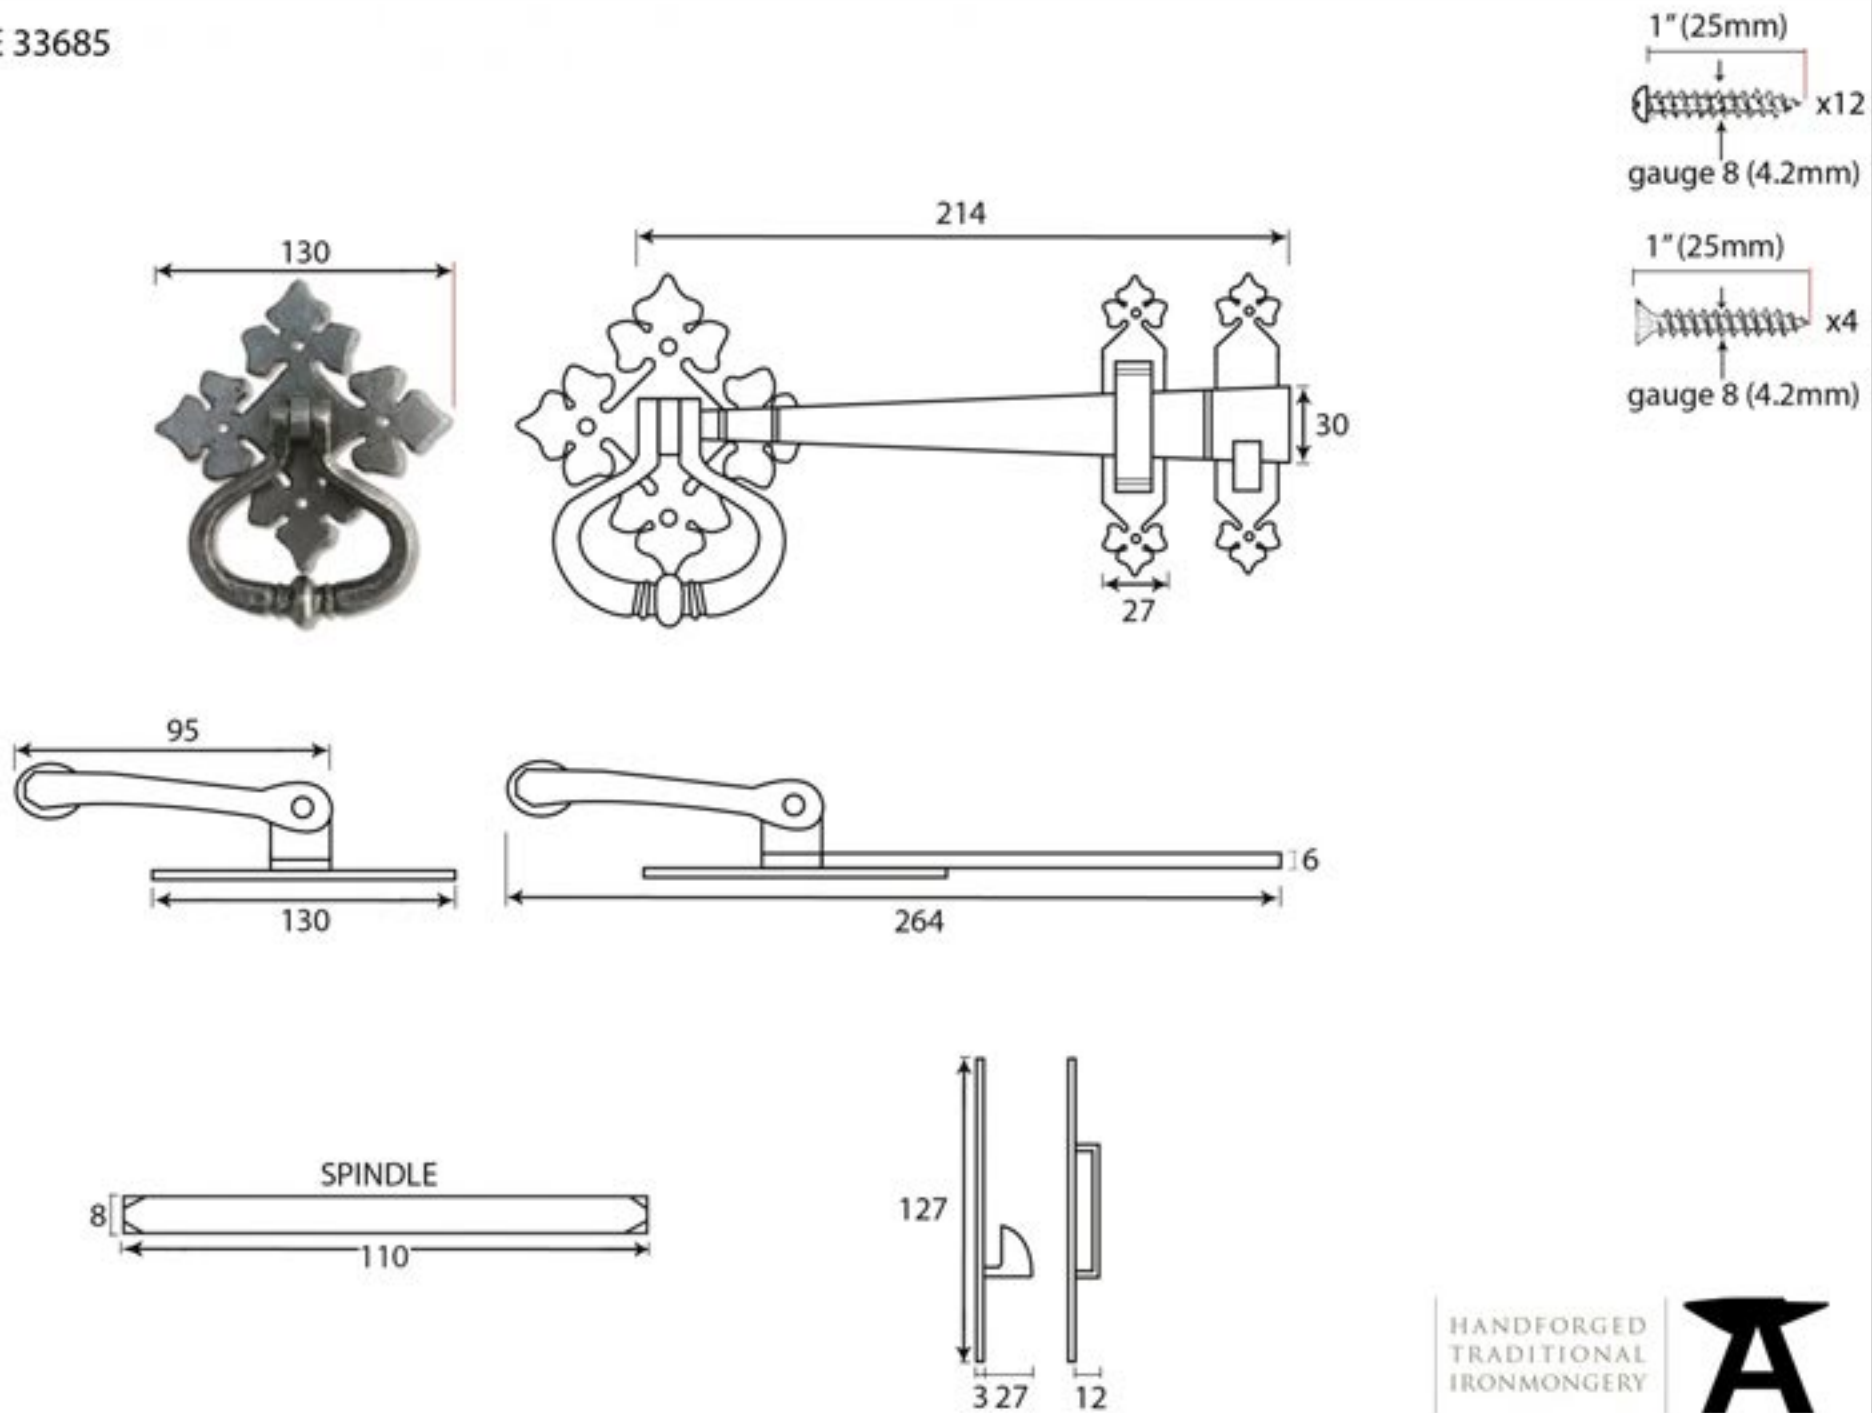

PRODUCT CODE 33685

Due to the hand crafted nature of our products all measurements are approximate and should be used as a guide only

HANDFORGED
TRADITIONAL
IRONMONGERY