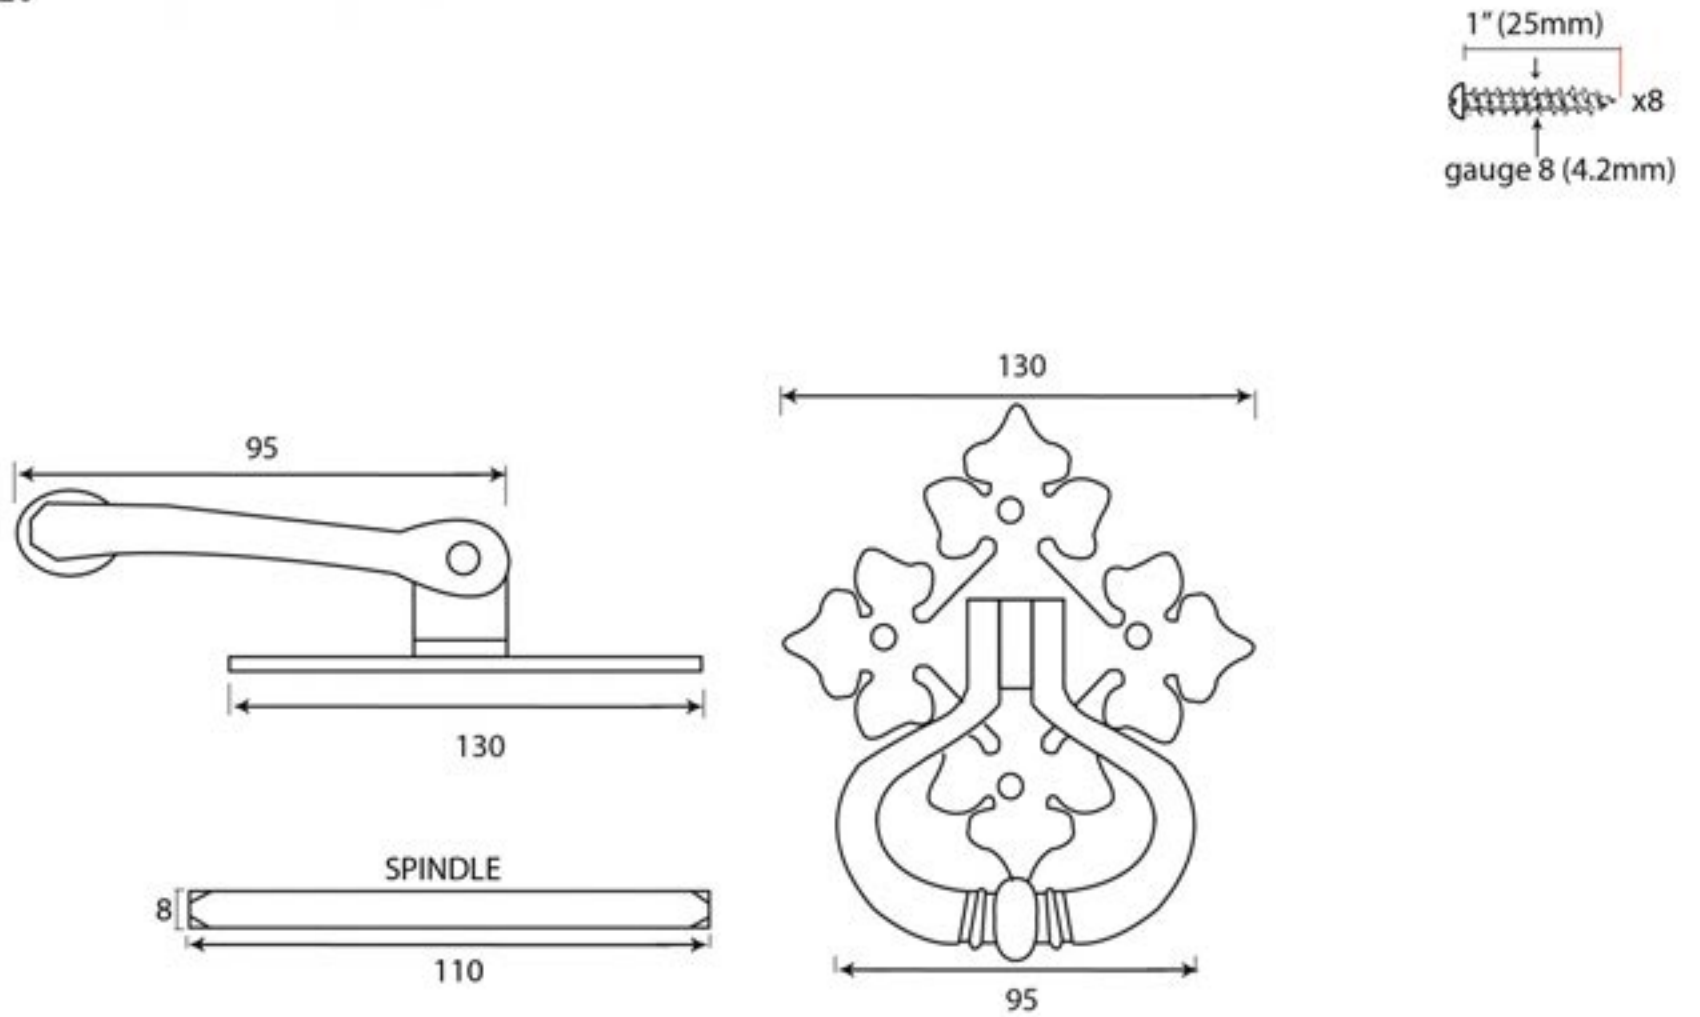

PRODUCT CODE 33820

HANDFORGED  
TRADITIONAL  
IRONMONGERY

Due to the hand crafted nature of our products all measurements are approximate and should be used as a guide only