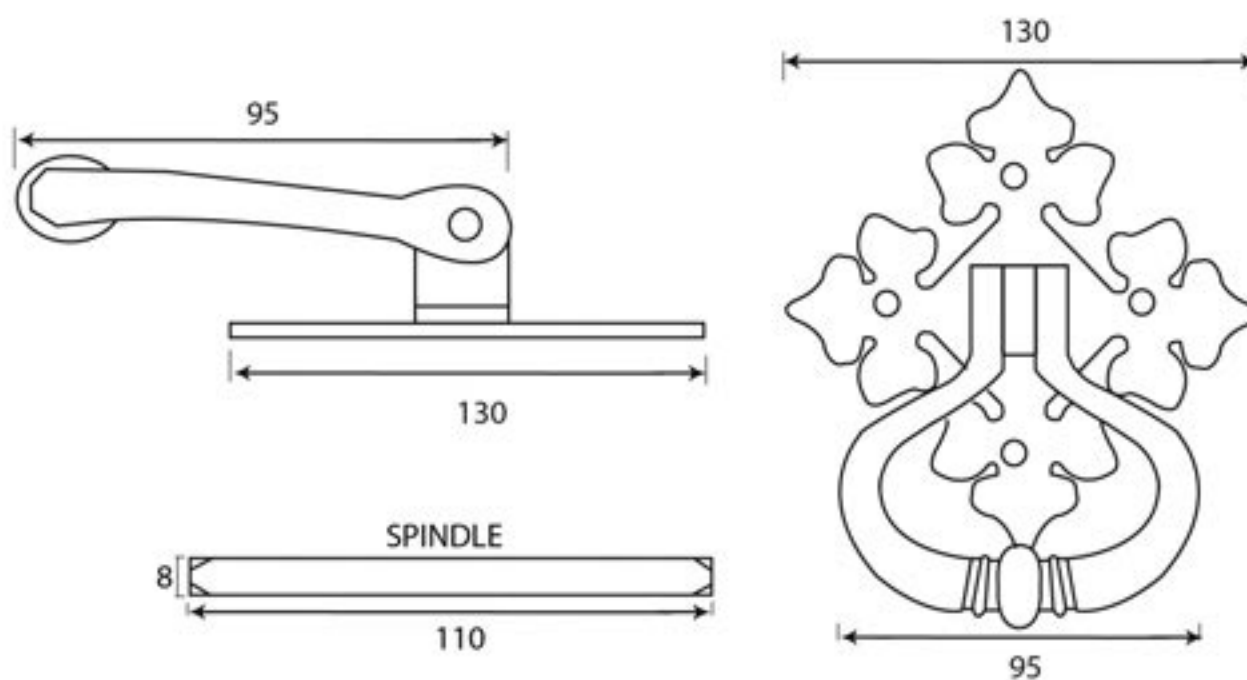

PRODUCT CODE 33686

1" (25mm)
↓
x8
↑
gauge 8 (4.2mm)

HANDFORGED
TRADITIONAL
IRONMONGERY

Due to the hand crafted nature of our products all measurements are approximate and should be used as a guide only