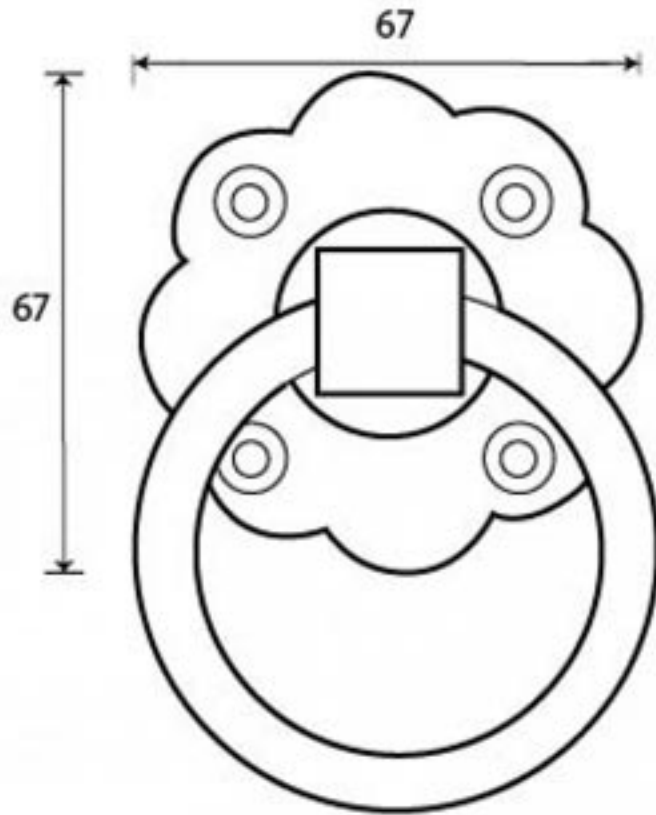

PRODUCT CODE 33112

3/4" (19mm)
x8
gauge 8 (4.2mm)

HANDFORGED
TRADITIONAL
IRONMONGERY

Due to the hand crafted nature of our products all measurements are approximate and should be used as a guide only