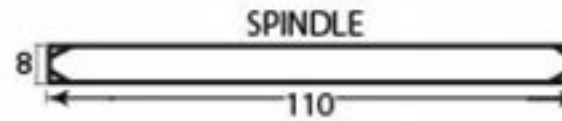

PRODUCT CODE 33112

3/4" (19mm)
x8
gauge 8 (4.2mm)

HANDFORGED
TRADITIONAL
IRONMONGERY

Due to the hand crafted nature of our products all measurements are approximate and should be used as a guide only