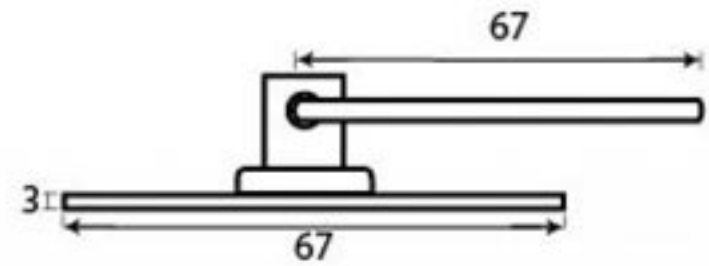

PRODUCT CODE 33112

3/4" (19mm)
x8
gauge 8 (4.2mm)

HANDFORGED
TRADITIONAL
IRONMONGERY

Due to the hand crafted nature of our products all measurements are approximate and should be used as a guide only