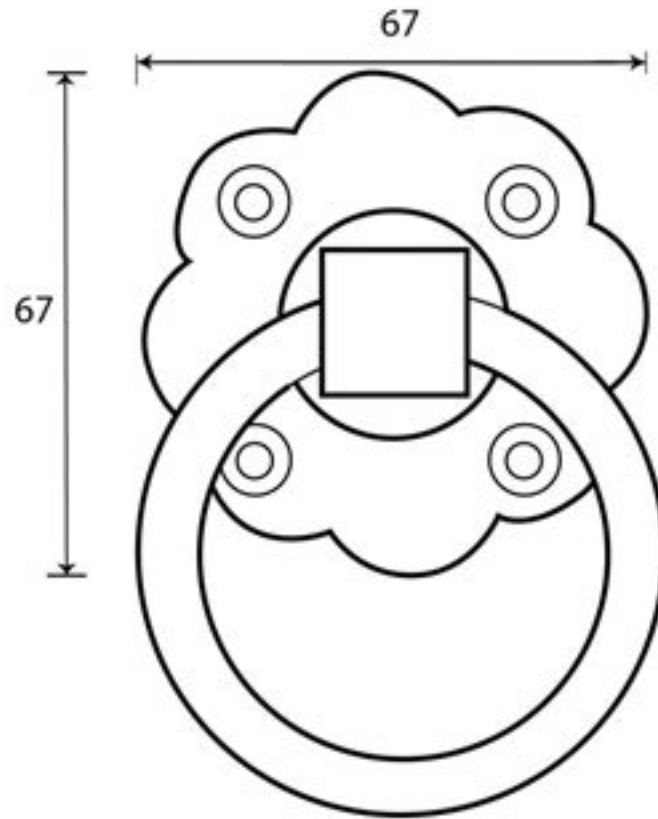

PRODUCT CODE 33017

3/4" (19mm)  
gauge 8 (4.2mm) x8

HANDFORGED  
TRADITIONAL  
IRONMONGERY

Due to the hand crafted nature of our products all measurements are approximate and should be used as a guide only