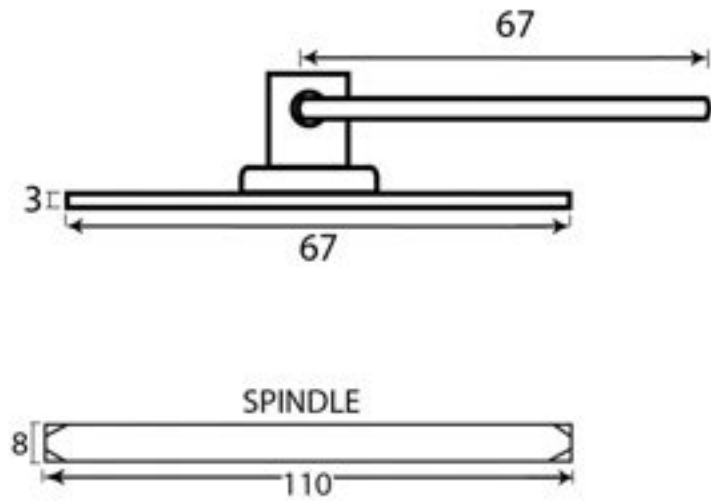

PRODUCT CODE 33017

3/4" (19mm)  
gauge 8 (4.2mm) x8

HANDFORGED  
TRADITIONAL  
IRONMONGERY

Due to the hand crafted nature of our products all measurements are approximate and should be used as a guide only