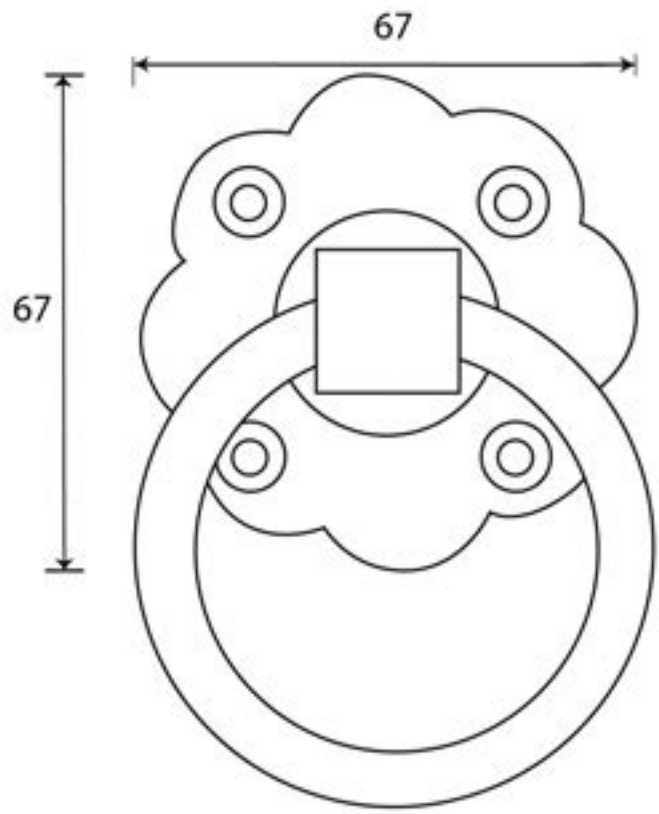

3/4" (19mm)
x8
gauge 8 (4.2mm)

HANDFORGED
TRADITIONAL
IRONMONGERY

Due to the hand crafted nature of our products all measurements are approximate and should be used as a guide only