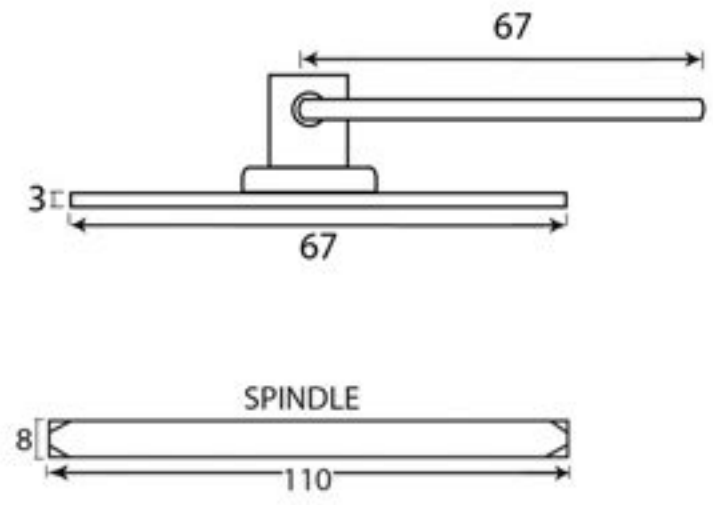

3/4" (19mm)
x8
gauge 8 (4.2mm)

HANDFORGED
TRADITIONAL
IRONMONGERY

Due to the hand crafted nature of our products all measurements are approximate and should be used as a guide only