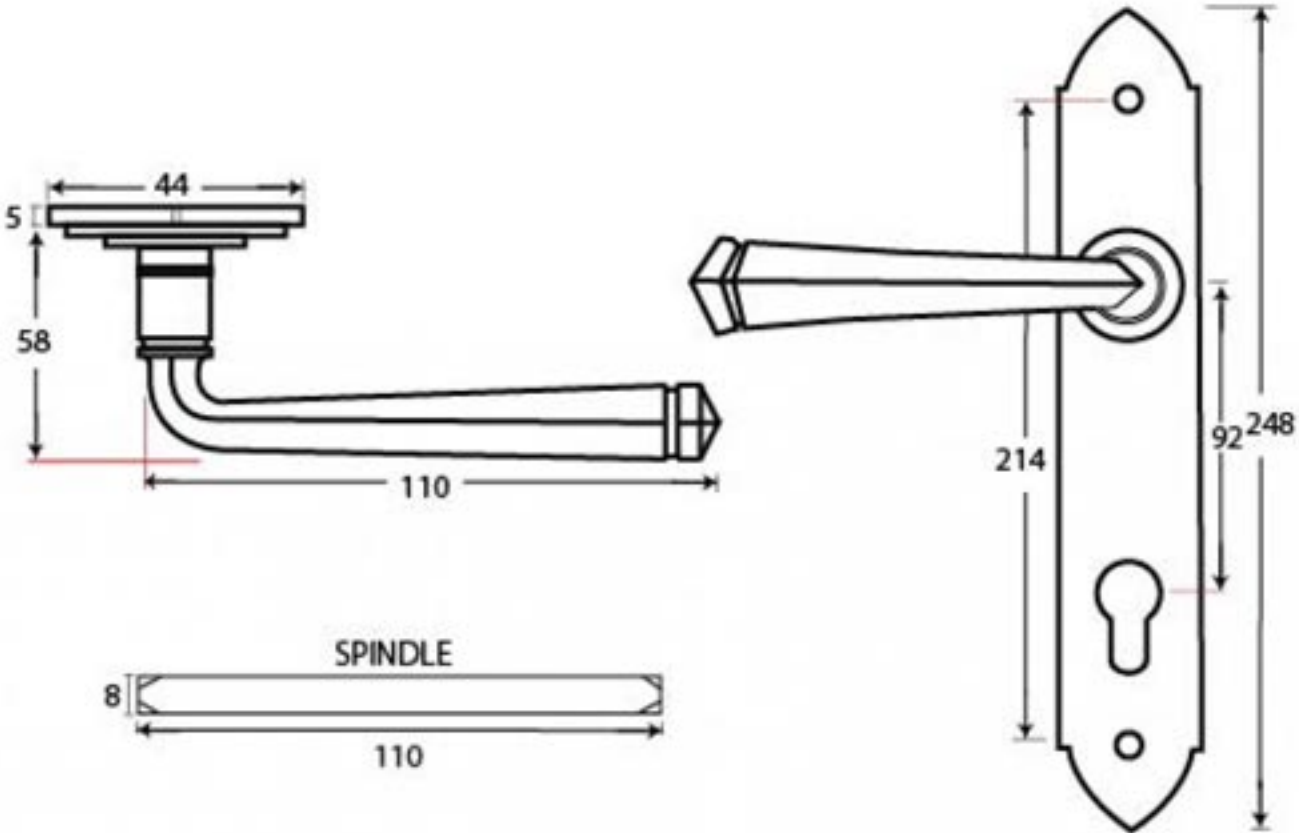

PRODUCT CODE 33273

Male & Female Screws

HANDFORGED
TRADITIONAL
IRONMONGERY

Due to the hand crafted nature of our products all measurements are approximate and should be used as a guide only