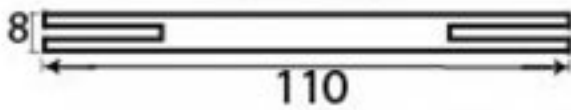

PRODUCT CODE 33765

Male & Female Screws

SPINDLE

HANDFORGED
TRADITIONAL
IRONMONGERY

Due to the hand crafted nature of our products all measurements are approximate and should be used as a guide only