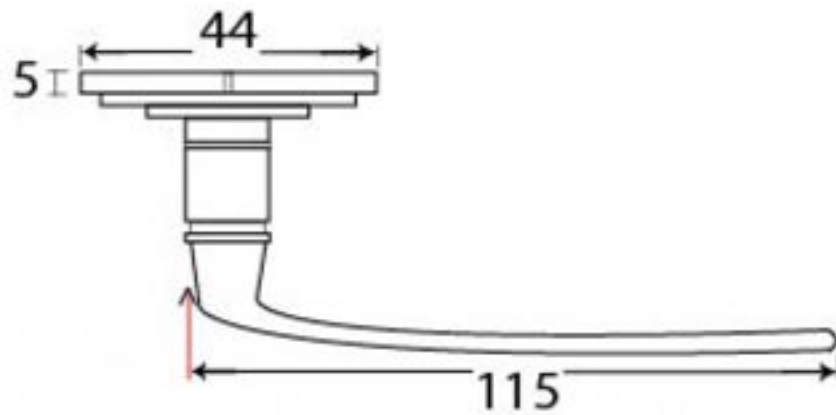

PRODUCT CODE 33765

Male & Female Screws

SPINDLE

HANDFORGED
TRADITIONAL
IRONMONGERY

Due to the hand crafted nature of our products all measurements are approximate and should be used as a guide only