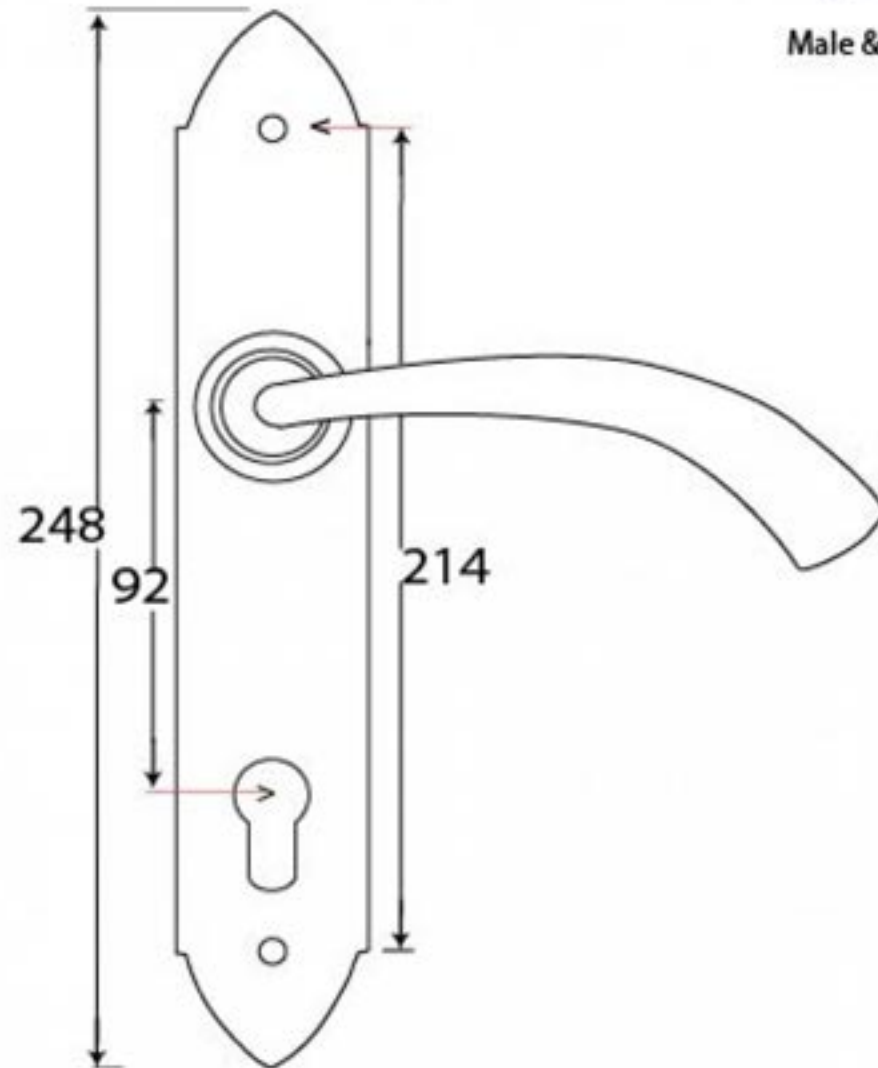

PRODUCT CODE 33765

Male & Female Screws

SPINDLE

HANDFORGED
TRADITIONAL
IRONMONGERY

Due to the hand crafted nature of our products all measurements are approximate and should be used as a guide only