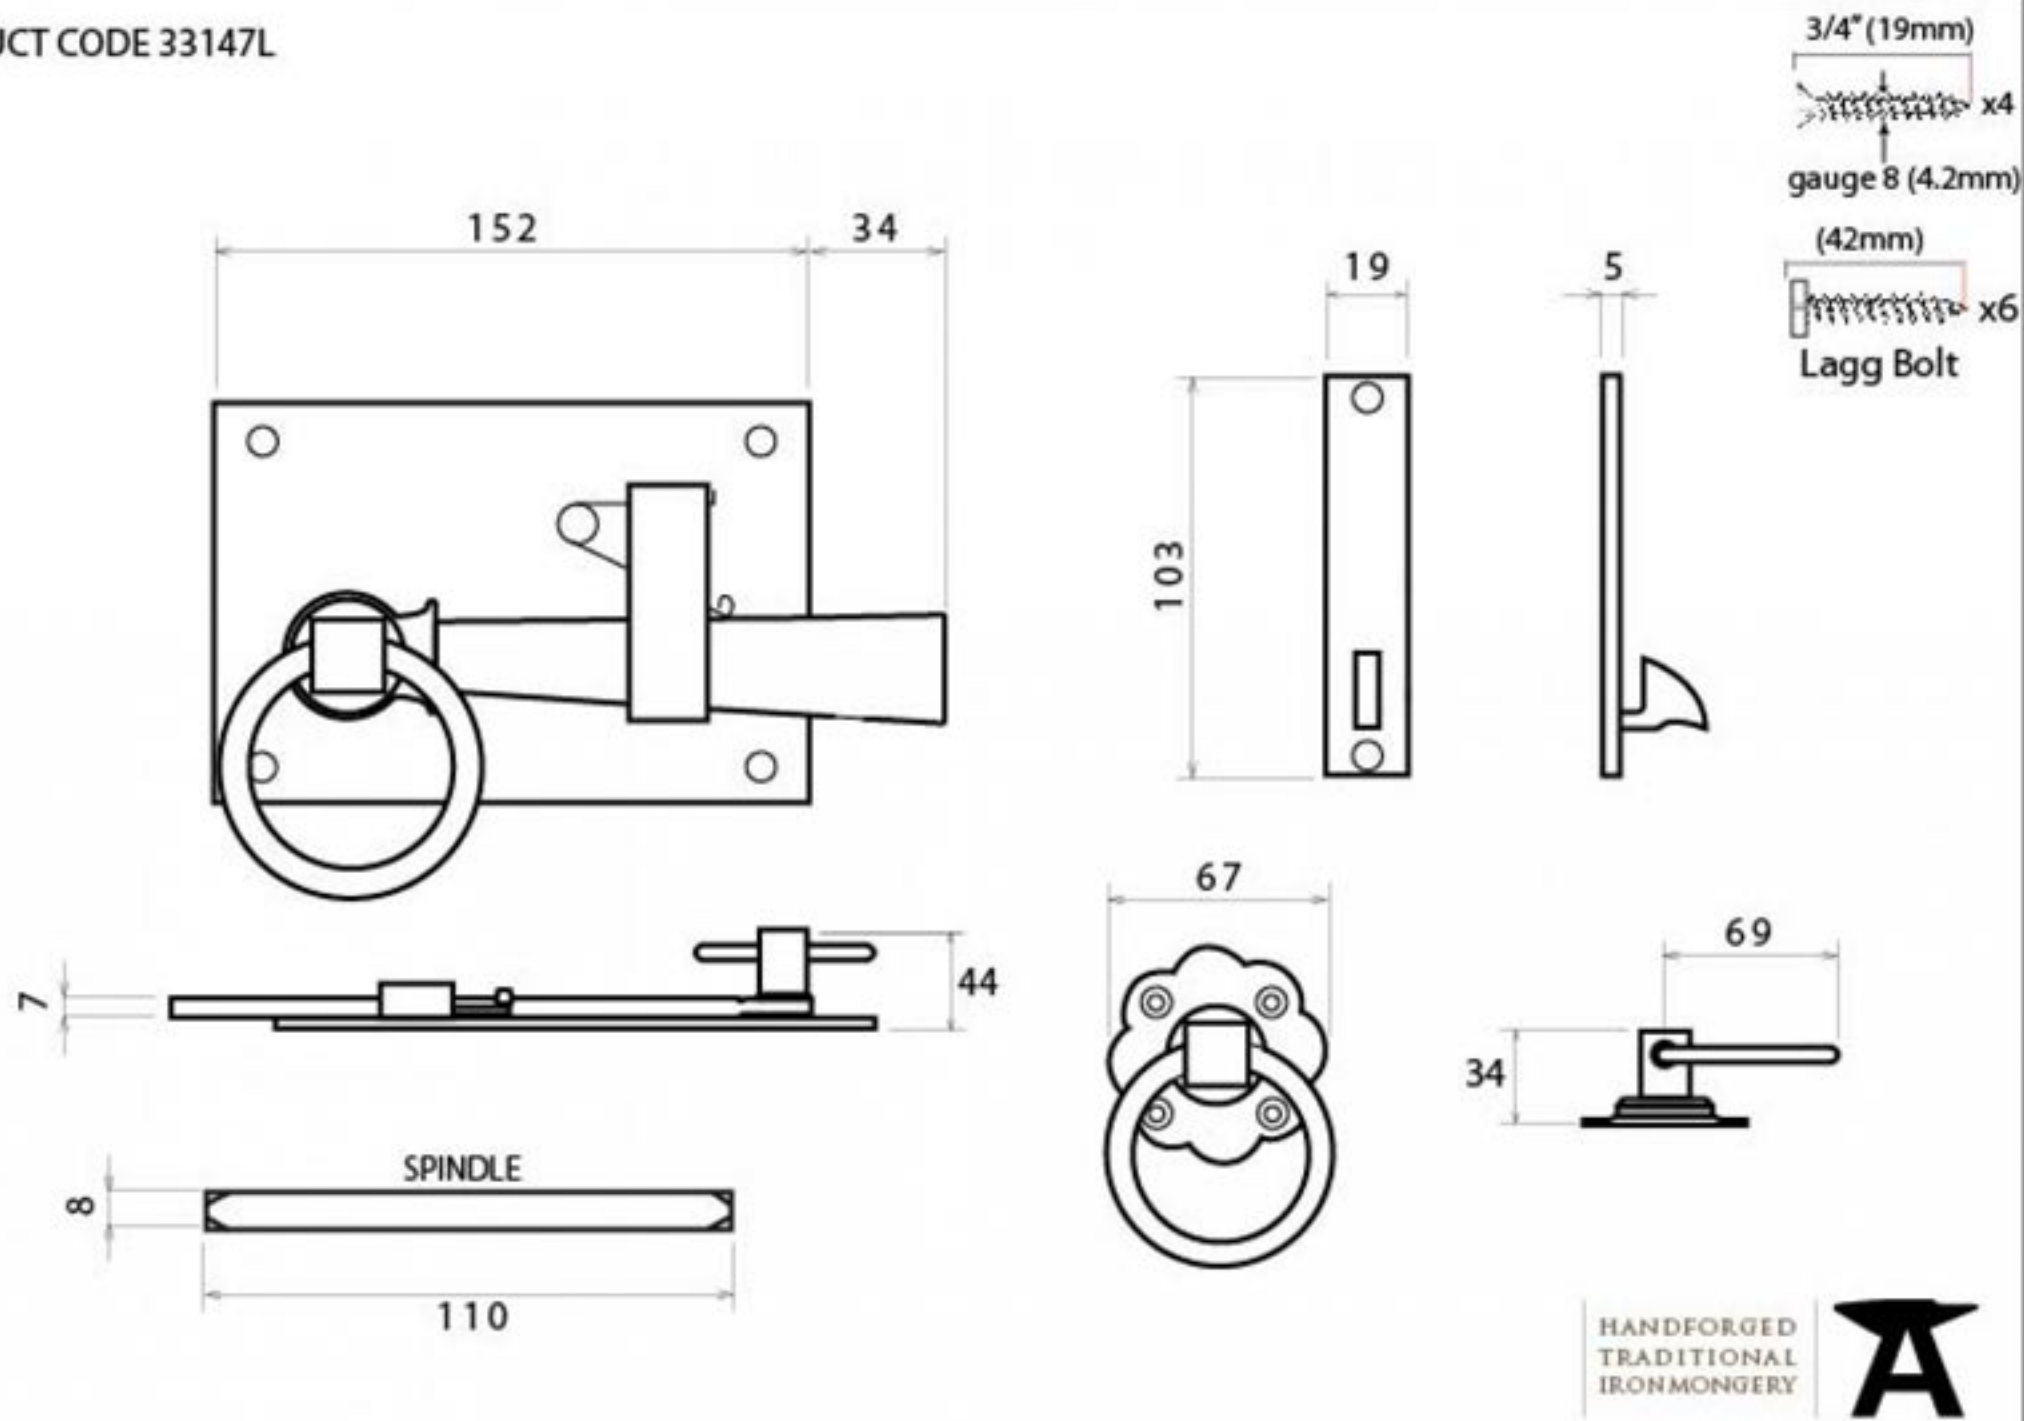

PRODUCT CODE 33147L

Due to the hand crafted nature of our products all measurements are approximate and should be used as a guide only

HANDFORGED
TRADITIONAL
IRONMONGERY