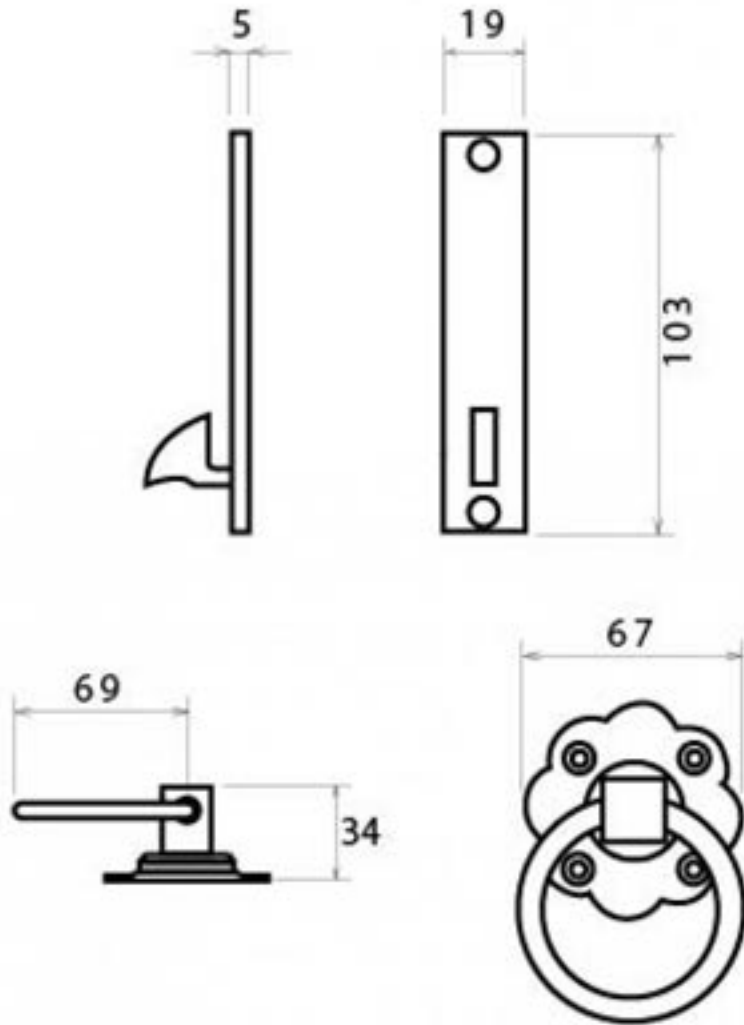

PRODUCT CODE 33295

HANDFORGED  
TRADITIONAL  
IRONMONGERY

Due to the hand crafted nature of our products all measurements are approximate and should be used as a guide only