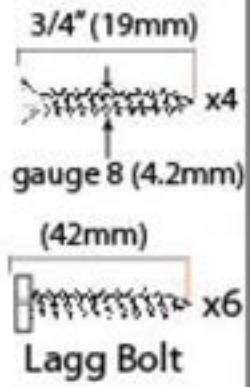

PRODUCT CODE 33295

HANDFORGED  
TRADITIONAL  
IRONMONGERY

Due to the hand crafted nature of our products all measurements are approximate and should be used as a guide only