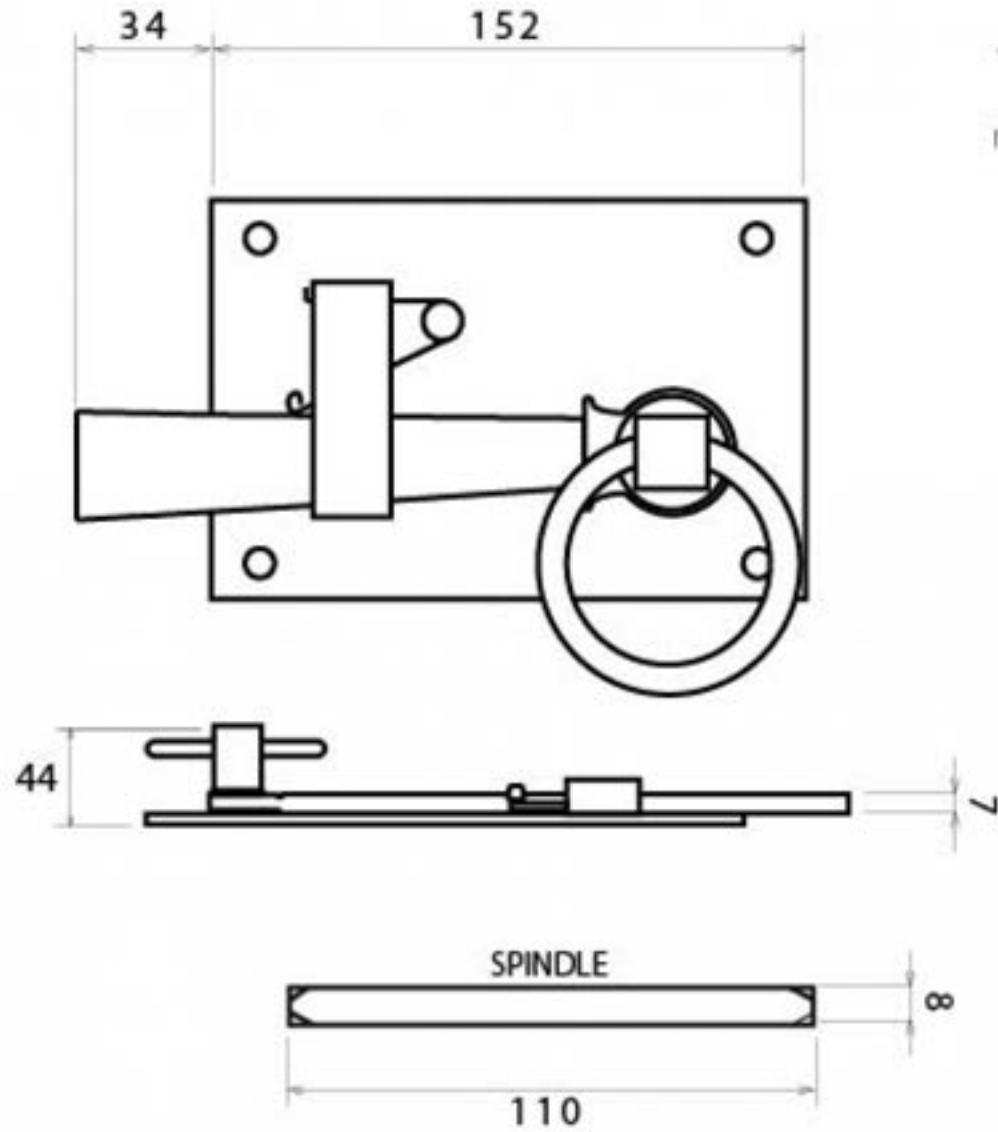

PRODUCT CODE 33295

HANDFORGED  
TRADITIONAL  
IRONMONGERY

Due to the hand crafted nature of our products all measurements are approximate and should be used as a guide only