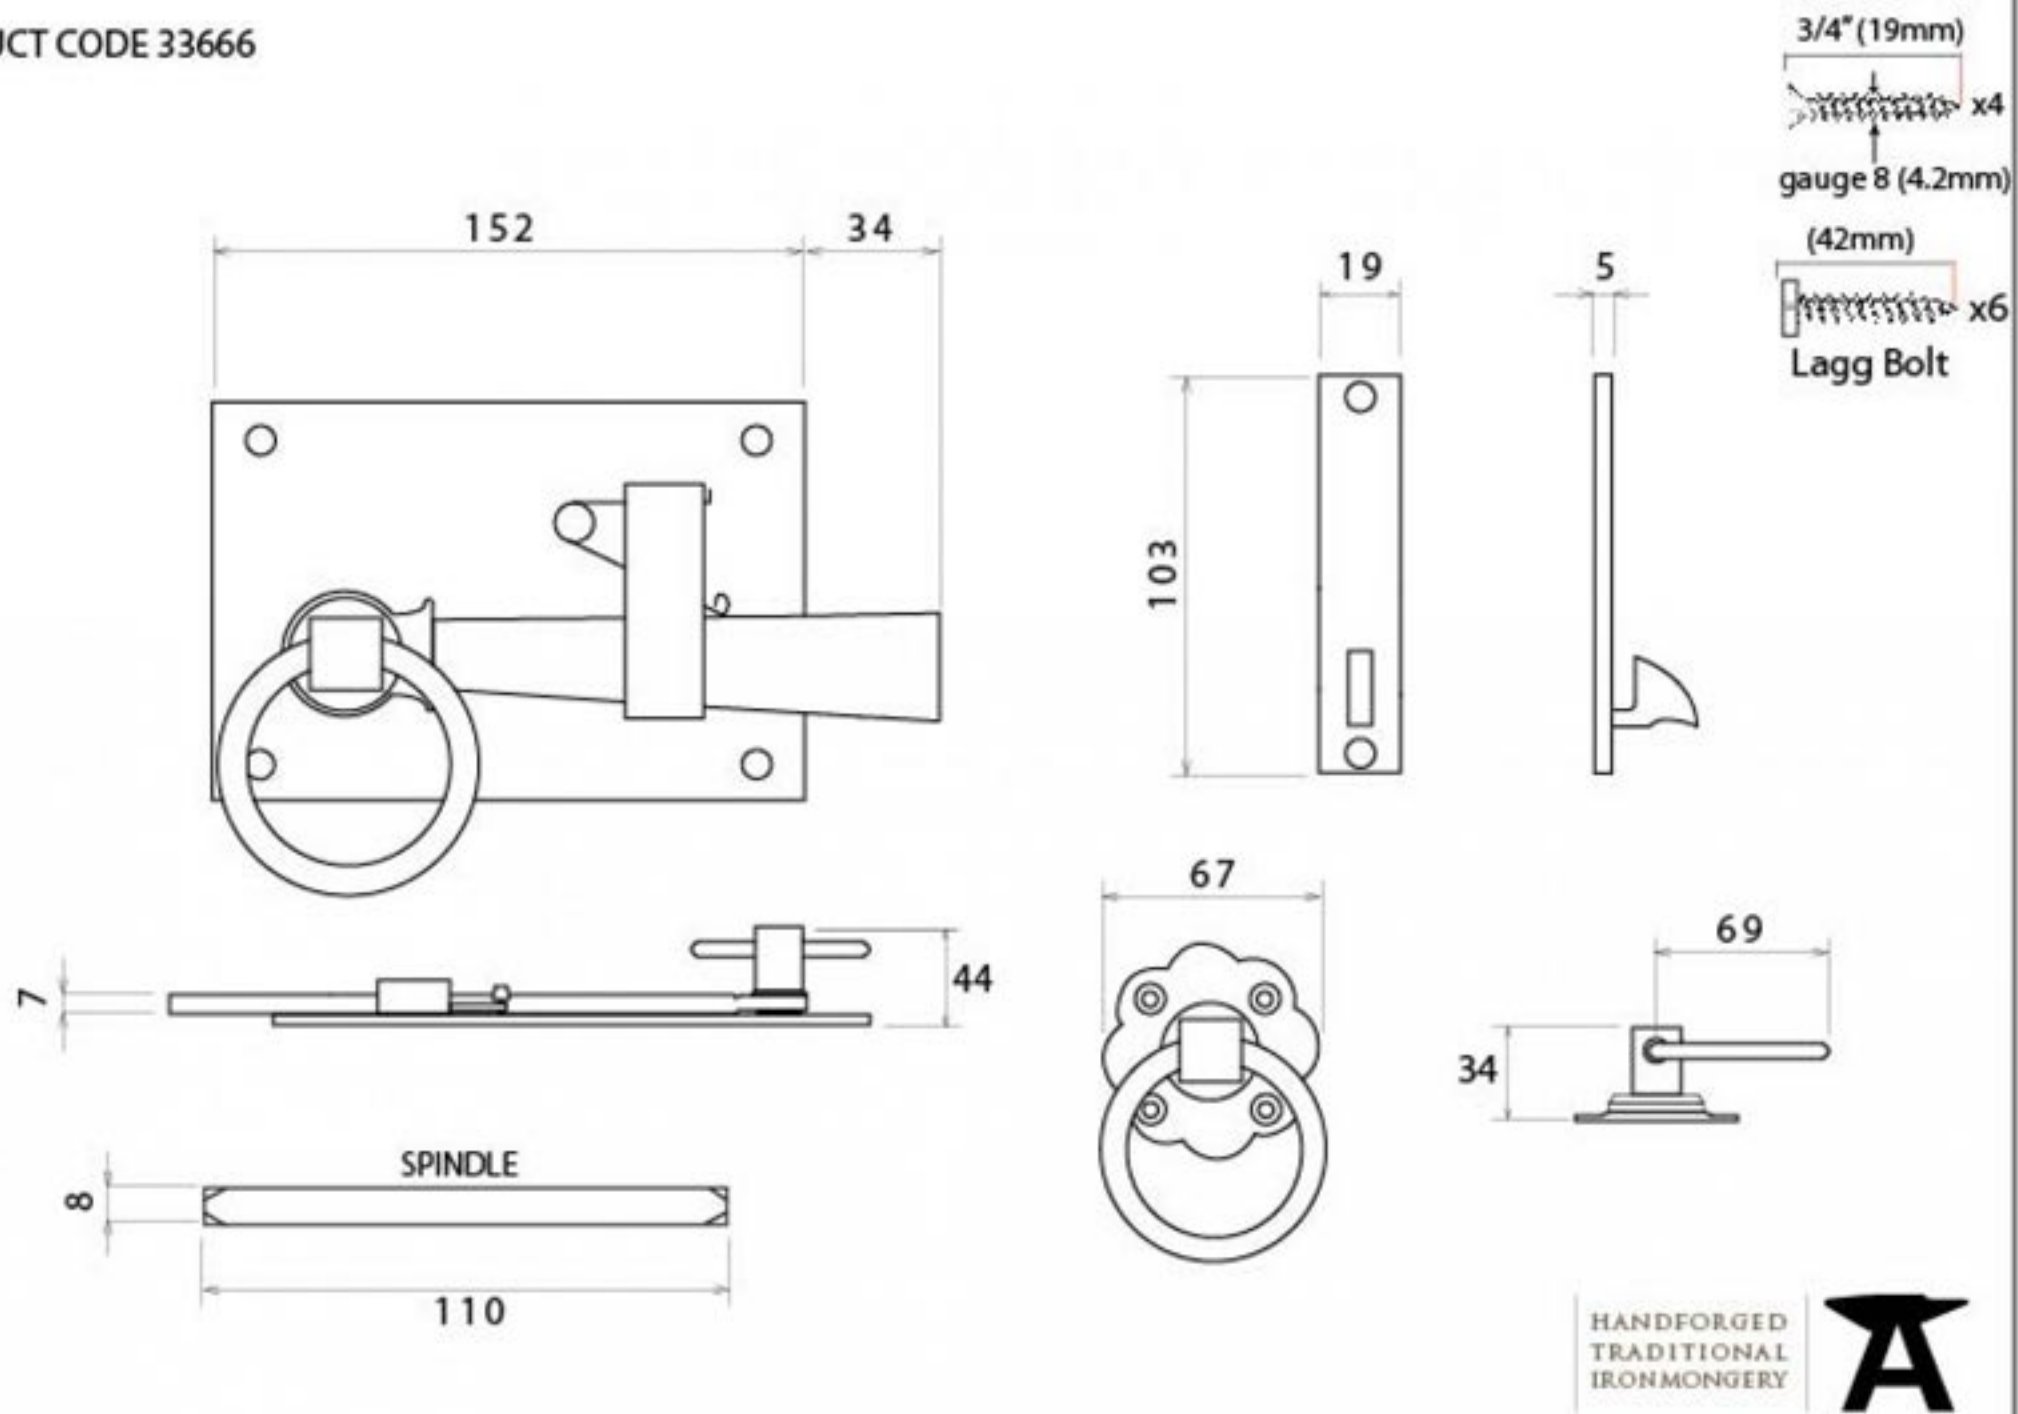

PRODUCT CODE 33666

HANDFORGED
TRADITIONAL
IRONMONGERY

Due to the hand crafted nature of our products all measurements are approximate and should be used as a guide only