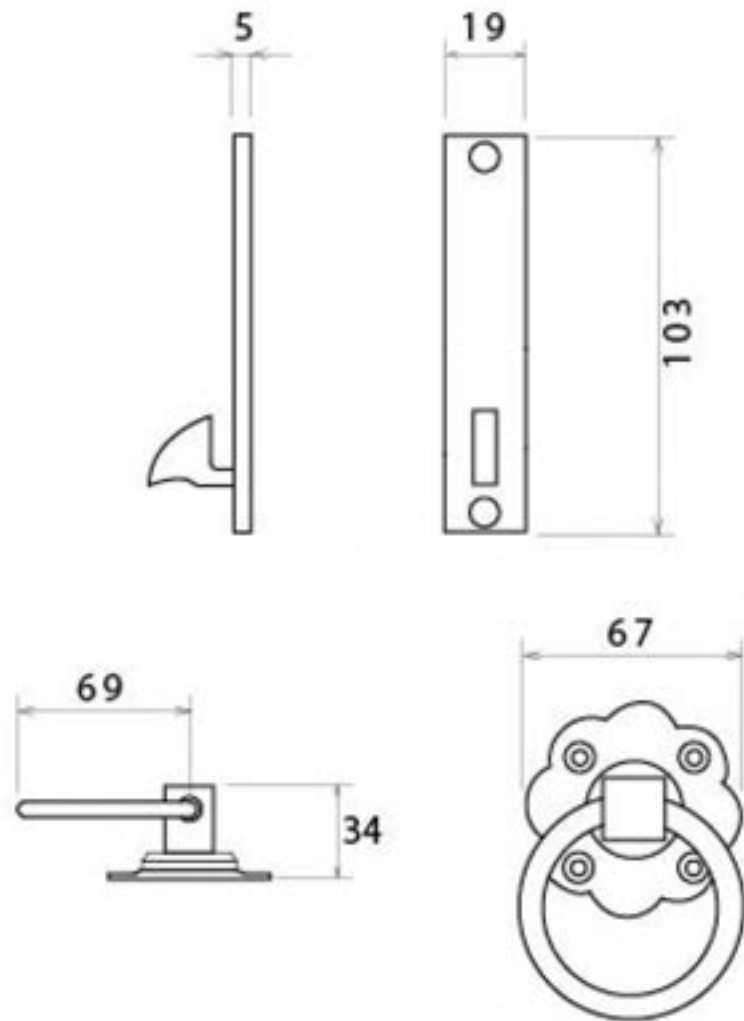

PRODUCT CODE 33667

HANDFORGED
TRADITIONAL
IRONMONGERY

Due to the hand crafted nature of our products all measurements are approximate and should be used as a guide only