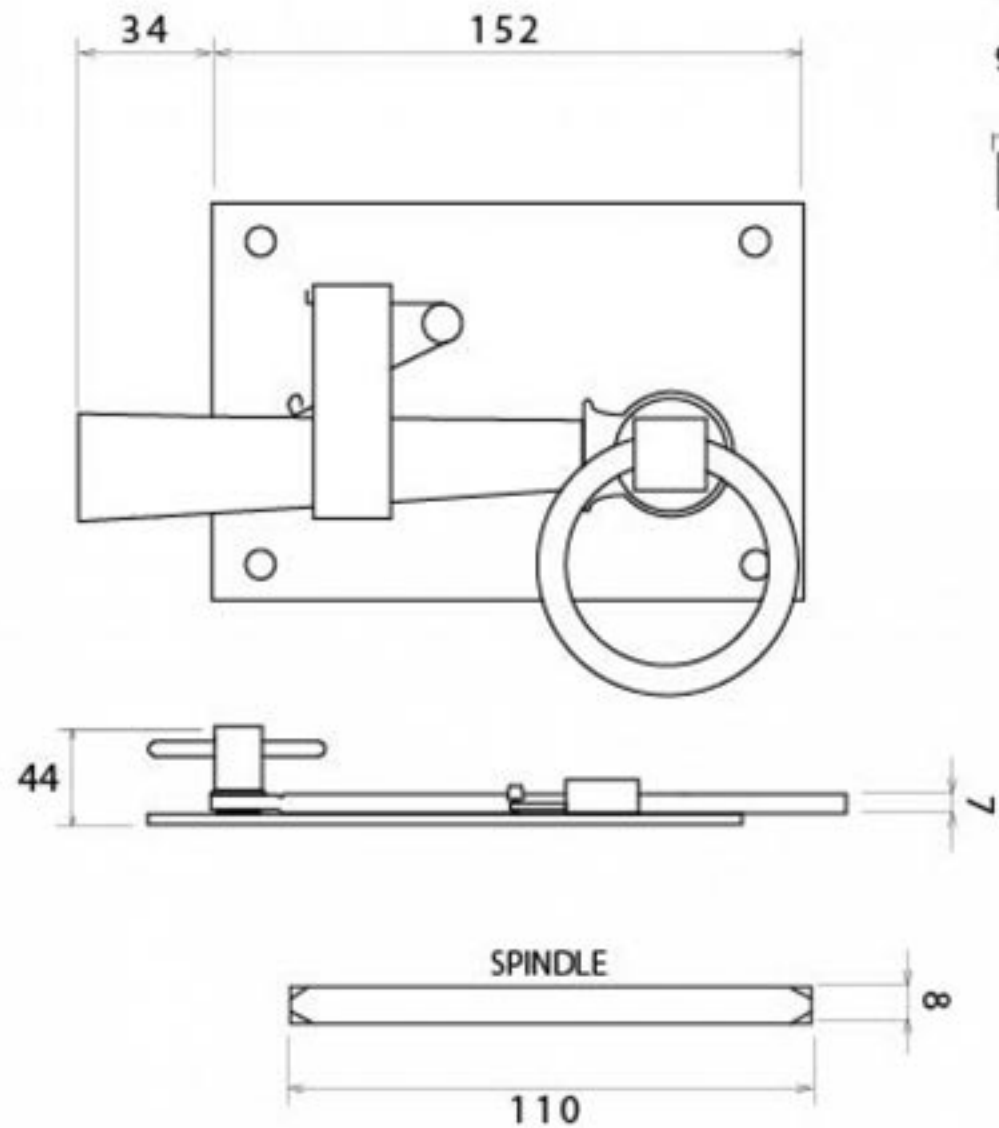

PRODUCT CODE 33667

HANDFORGED
TRADITIONAL
IRONMONGERY

Due to the hand crafted nature of our products all measurements are approximate and should be used as a guide only