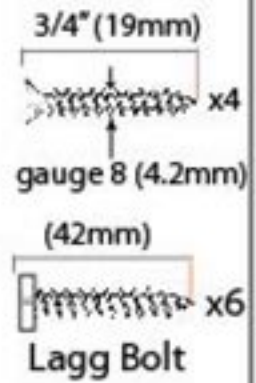

PRODUCT CODE 33667

HANDFORGED
TRADITIONAL
IRONMONGERY

Due to the hand crafted nature of our products all measurements are approximate and should be used as a guide only