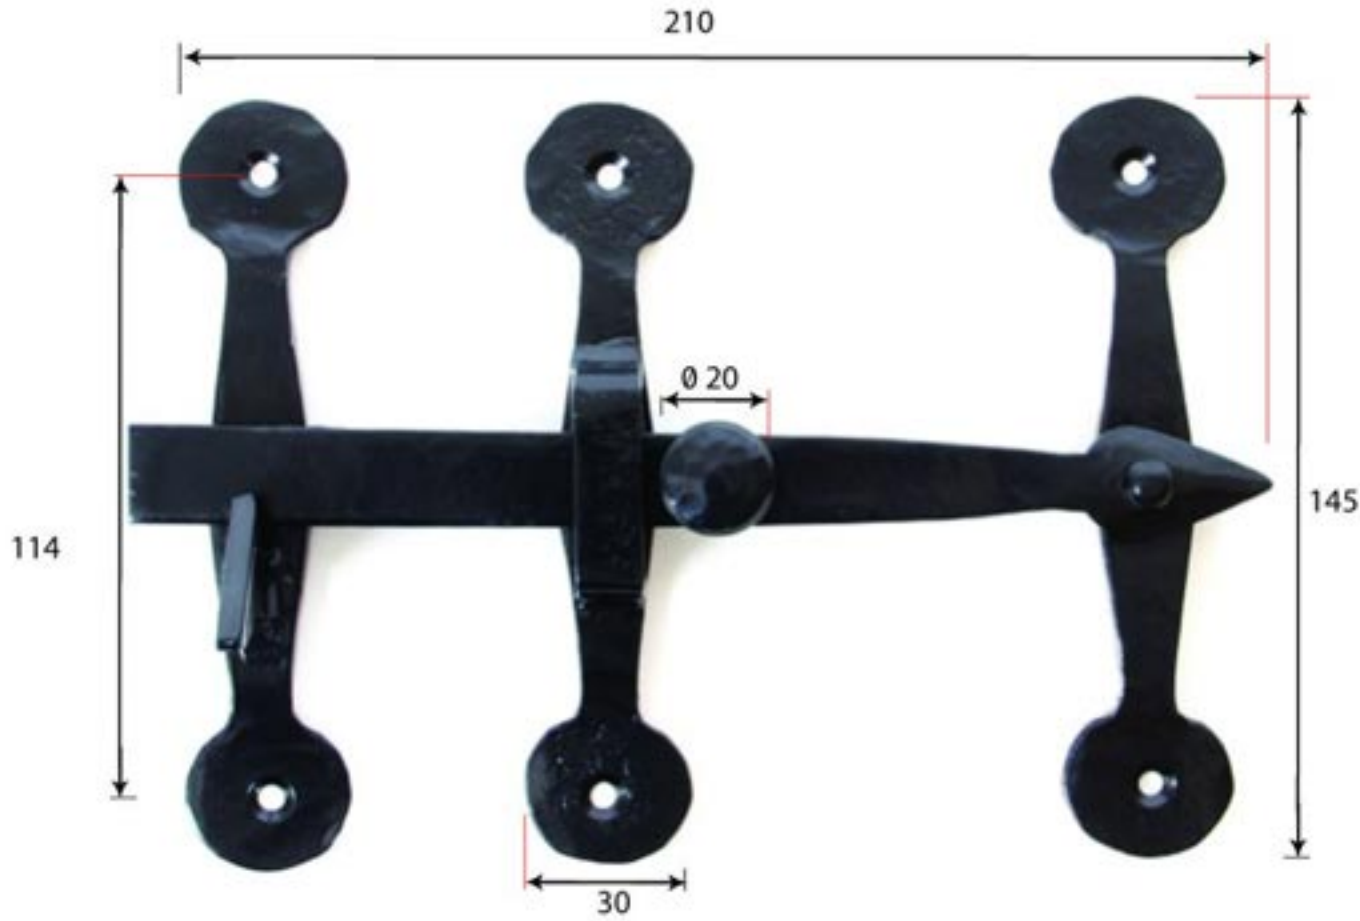

PRODUCT CODE 33863

HANDFORGED
TRADITIONAL
IRONMONGERY

Due to the hand crafted nature of our products all measurements are approximate and should be used as a guide only