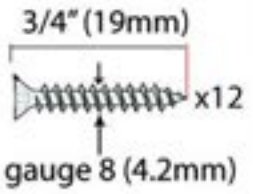

PRODUCT CODE 33863

HANDFORGED
TRADITIONAL
IRONMONGERY

Due to the hand crafted nature of our products all measurements are approximate and should be used as a guide only