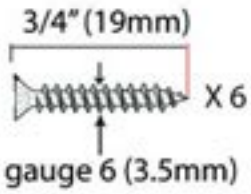

PRODUCT CODE 33818

Due to the hand crafted nature of our products all measurements are approximate and should be used as a guide only