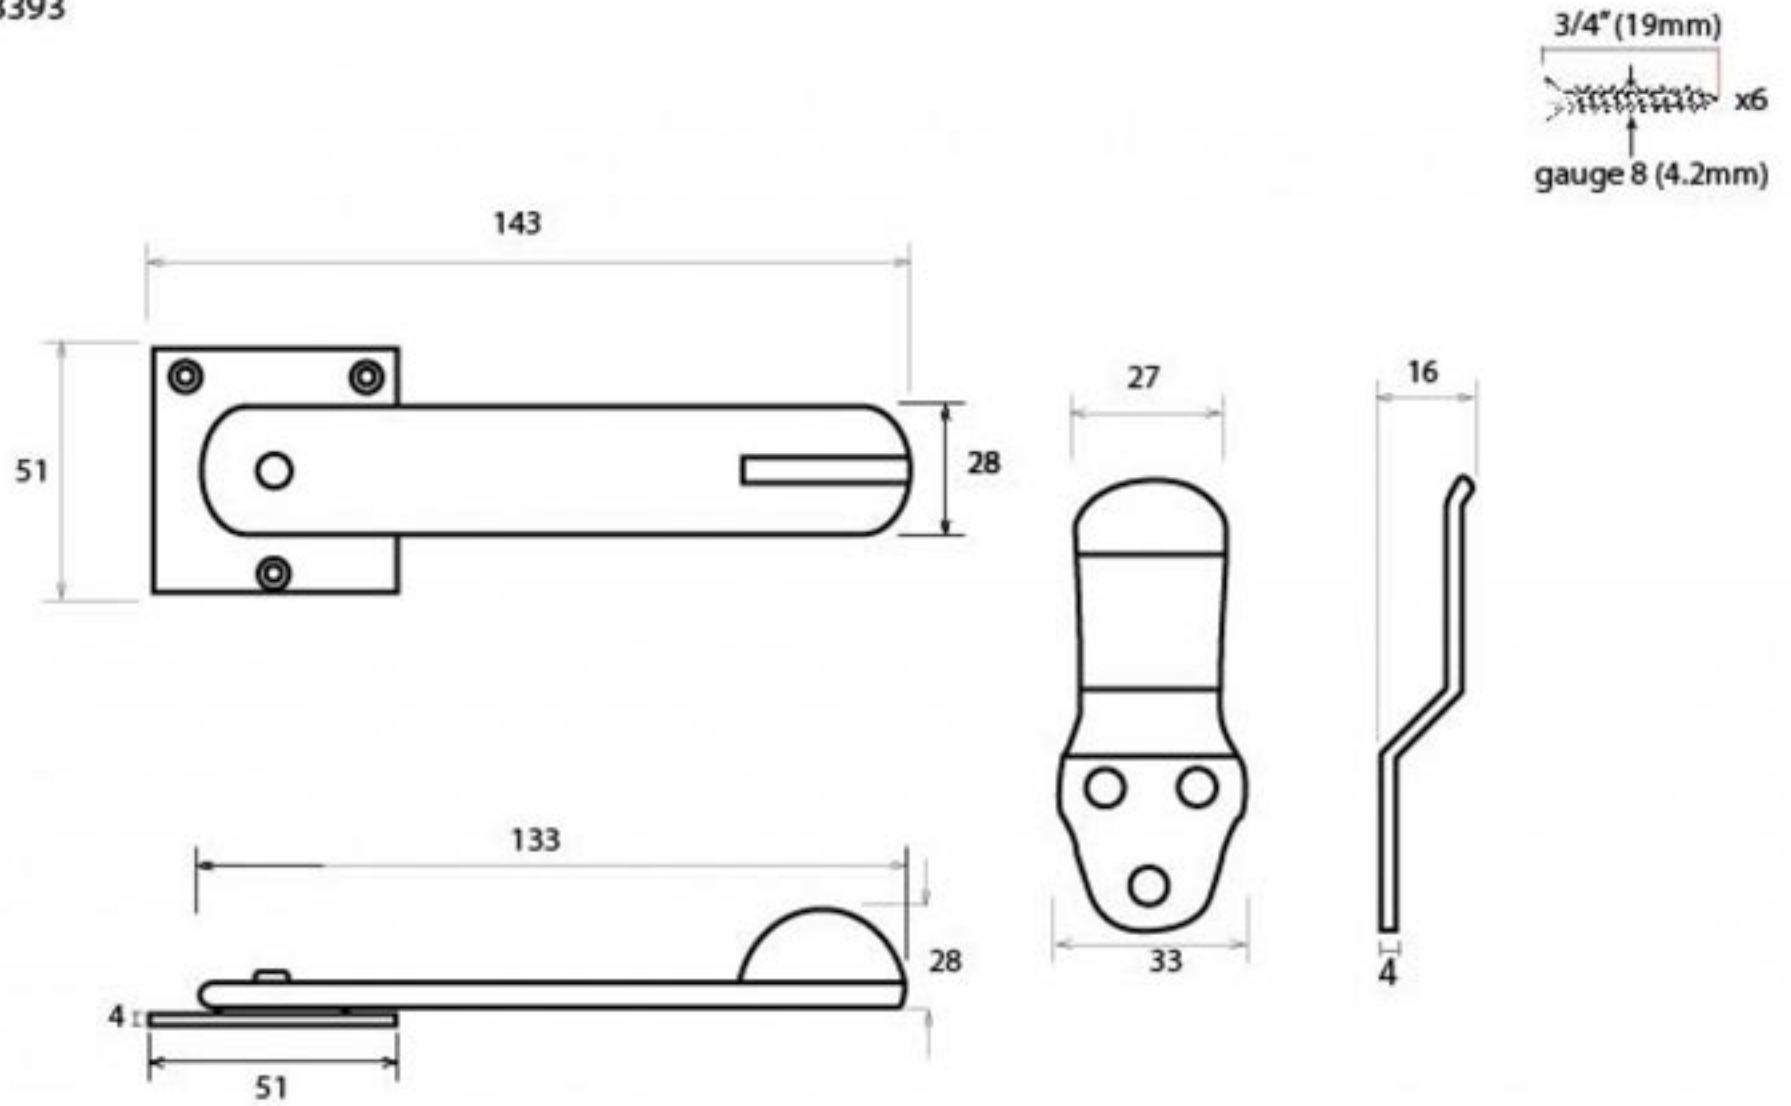

PRODUCT CODE 33393

HANDFORGED
TRADITIONAL
IRONMONGERY

Due to the hand crafted nature of our products all measurements are approximate and should be used as a guide only