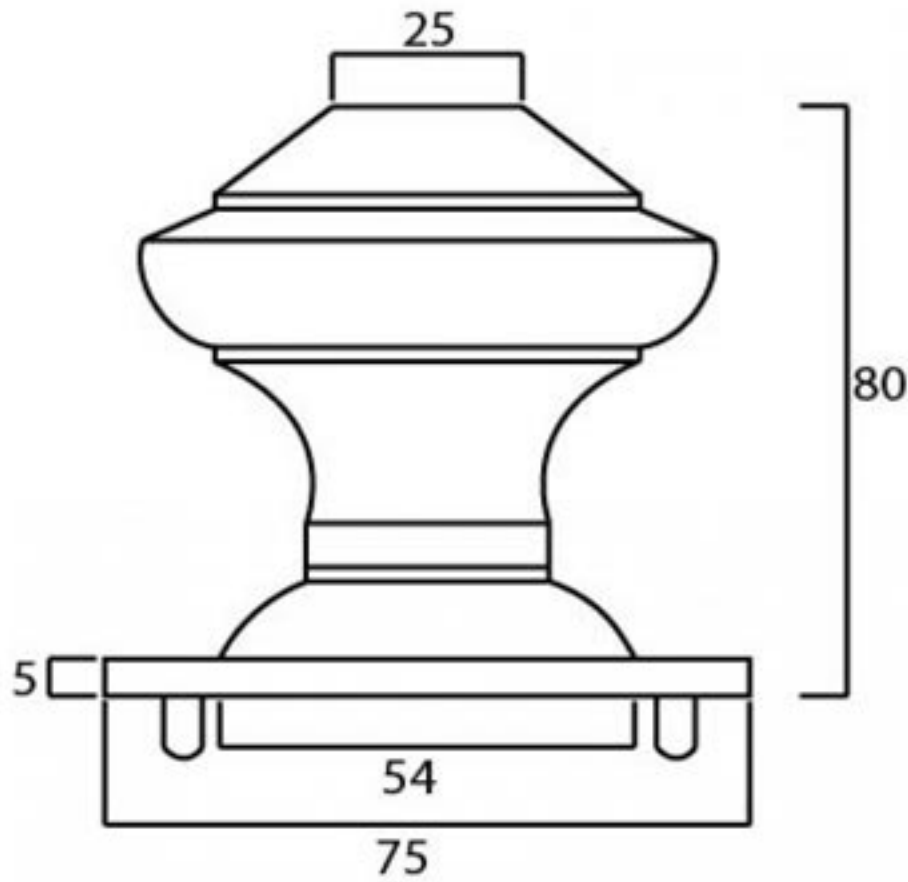

PRODUCT CODE 45155

HANDFORGED
TRADITION L
IRONMONGERY

Due to the hand crafted nature of our products all measurements are approximate and should be used as a guide only