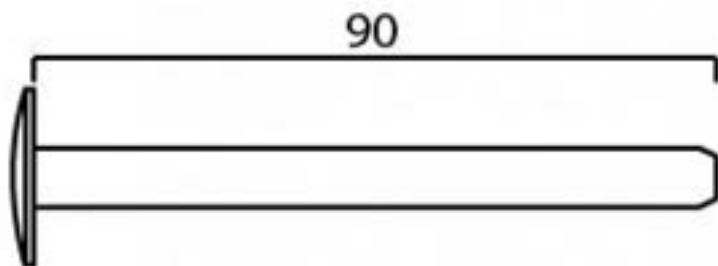

PRODUCT CODE 45155

HANDFORGED
TRADITION L
IRONMONGERY

Due to the hand crafted nature of our products all measurements are approximate and should be used as a guide only