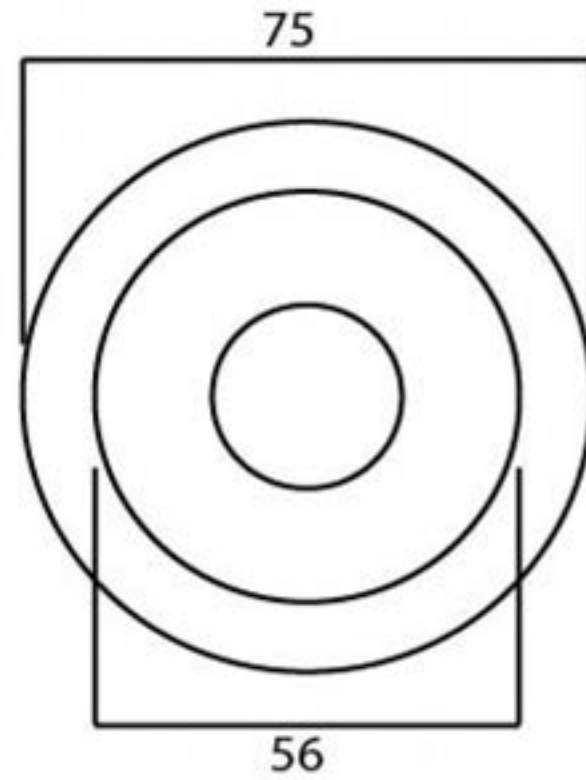

PRODUCT CODE 45155

HANDFORGED
TRADITION L
IRONMONGERY

Due to the hand crafted nature of our products all measurements are approximate and should be used as a guide only