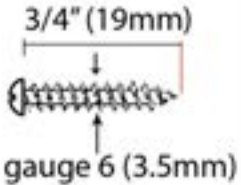

PRODUCT CODE 33986

HANDFORGED
TRADITIONAL
IRONMONGERY

Due to the hand crafted nature of our products all measurements are approximate and should be used as a guide only