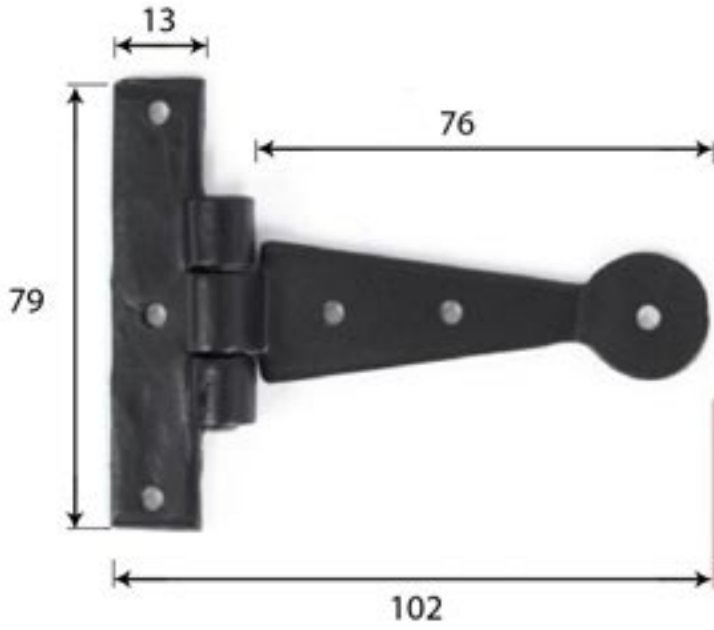

PRODUCT CODE 33986

HANDFORGED
TRADITIONAL
IRONMONGERY

Due to the hand crafted nature of our products all measurements are approximate and should be used as a guide only