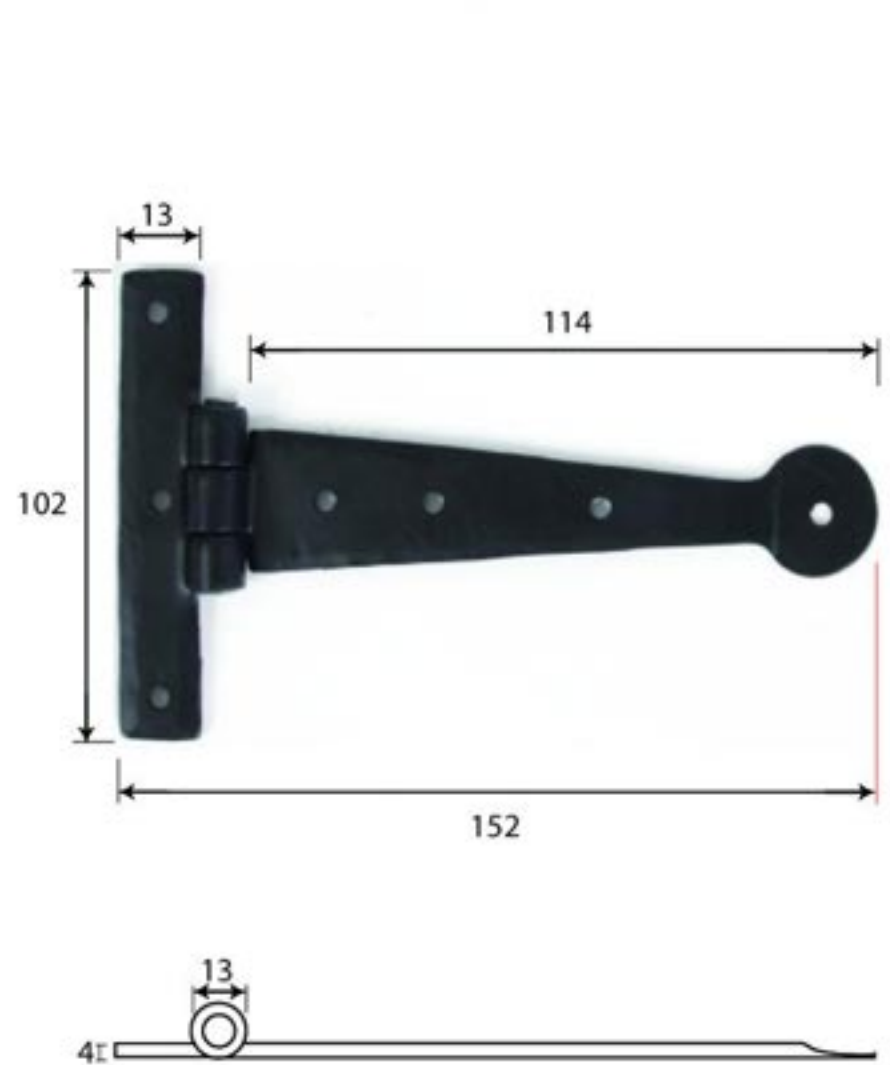

PRODUCT CODE 33987

1" (25mm)  
↓  
x14  
↑  
gauge 6 (3.5mm)

HANDFORGED  
TRADITIONAL  
IRONMONGERY

Due to the hand crafted nature of our products all measurements are approximate and should be used as a guide only