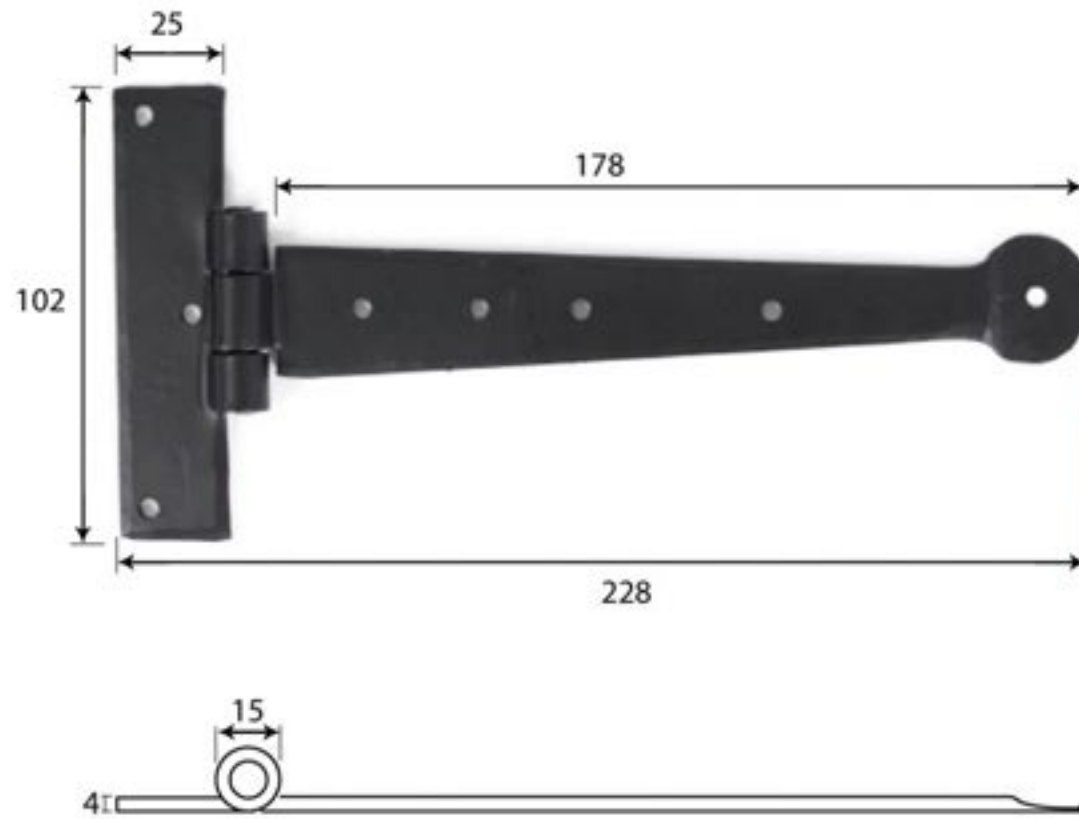

PRODUCT CODE 33988

1" (25mm)
x16
gauge 6 (3.5mm)

HANDFORGED
TRADITIONAL
IRONMONGERY

Due to the hand crafted nature of our products all measurements are approximate and should be used as a guide only