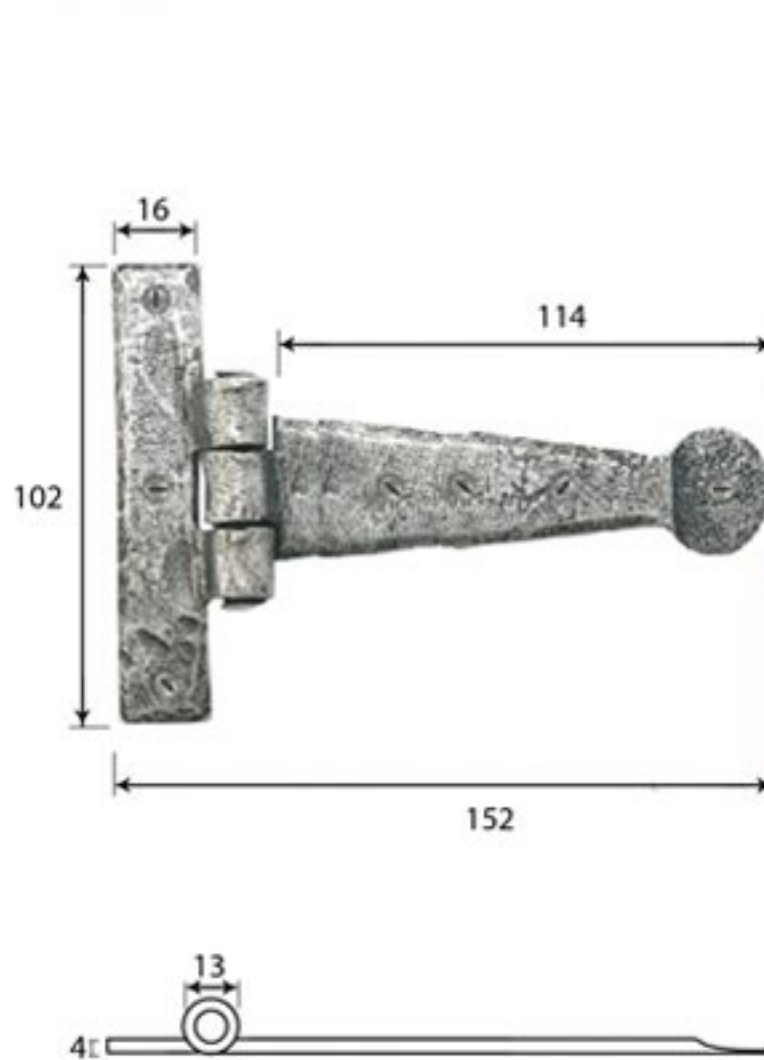

PRODUCT CODE 33788

3/4" (19mm)
↓
x14
↑
gauge 6 (3.5mm)

HANDFORGED
TRADITIONAL
IRONMONGERY

Due to the hand crafted nature of our products all measurements are approximate and should be used as a guide only