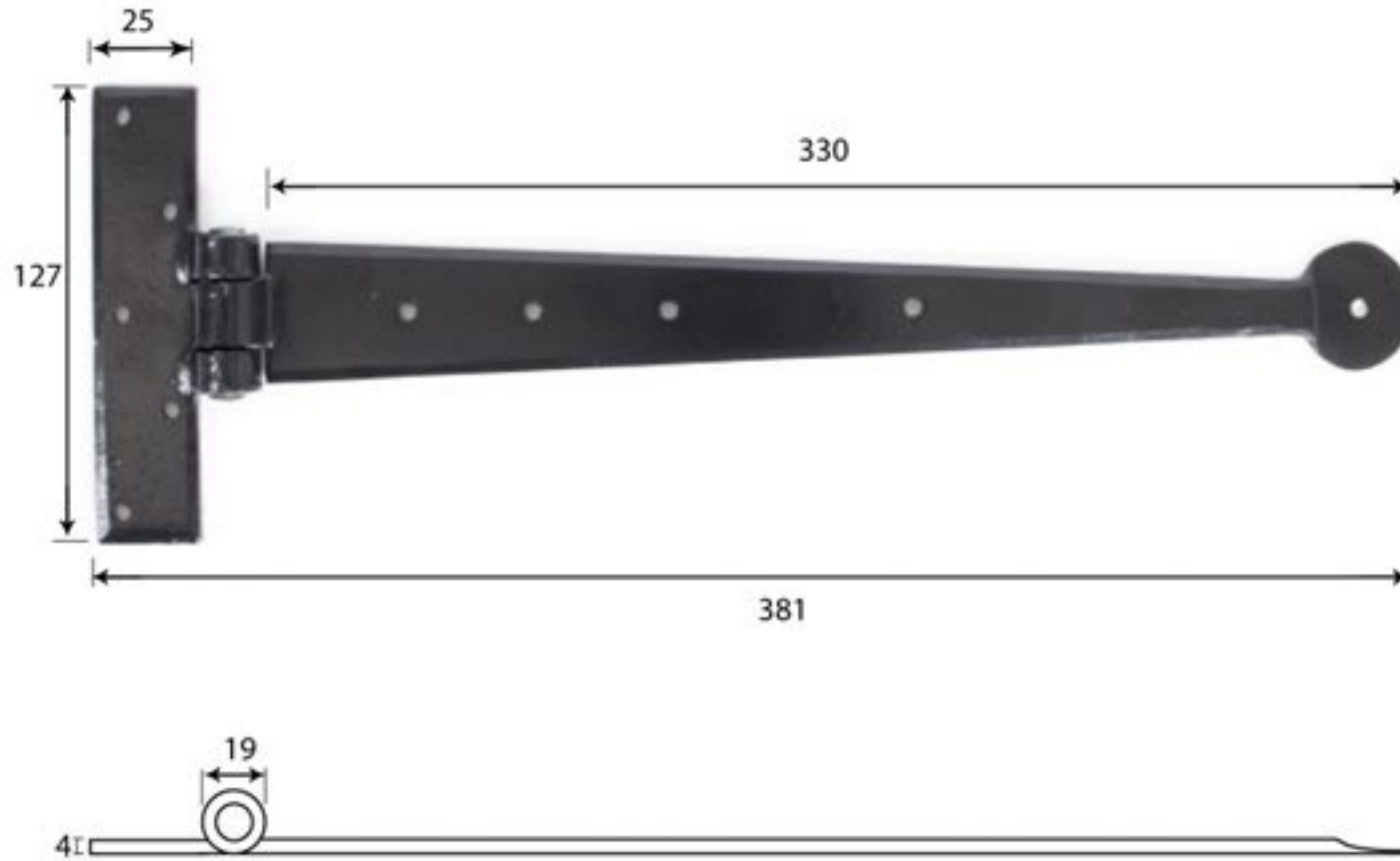

PRODUCT CODE 33990

1" (26mm)
X20
↑
gauge 8 (4.2mm)

HANDFORGED
TRADITIONAL
IRONMONGERY

Due to the hand crafted nature of our products all measurements are approximate and should be used as a guide only