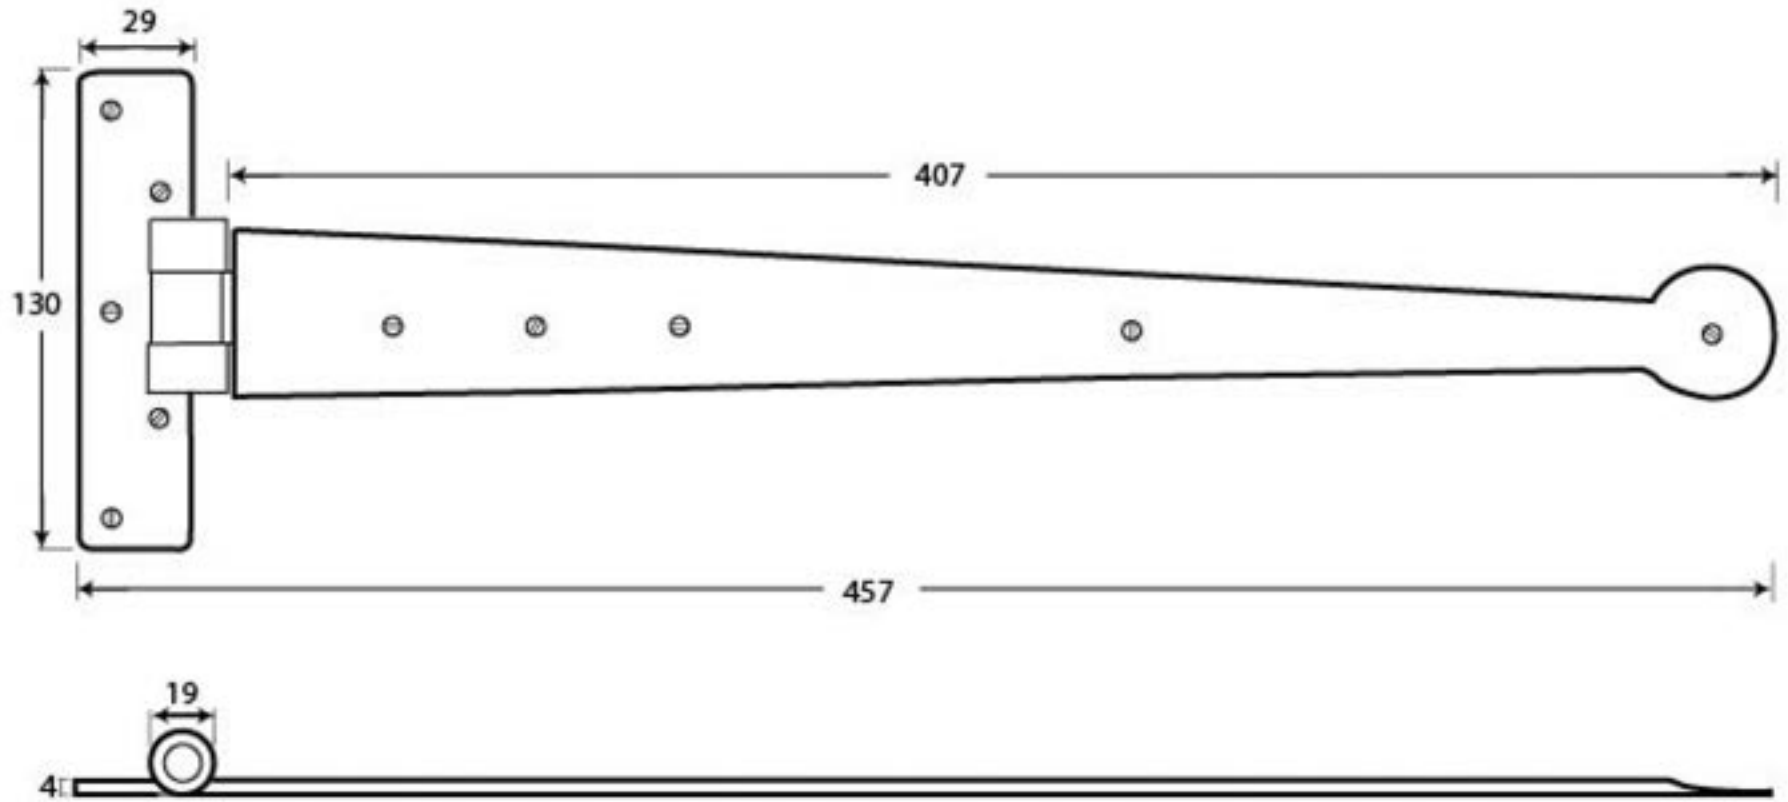

PRODUCT CODE 33009

1" (26mm)  
X 20  
gauge 8 (4.2mm)

HANDFORGED  
TRADITIONAL  
IRONMONGERY

Due to the hand crafted nature of our products all measurements are approximate and should be used as a guide only