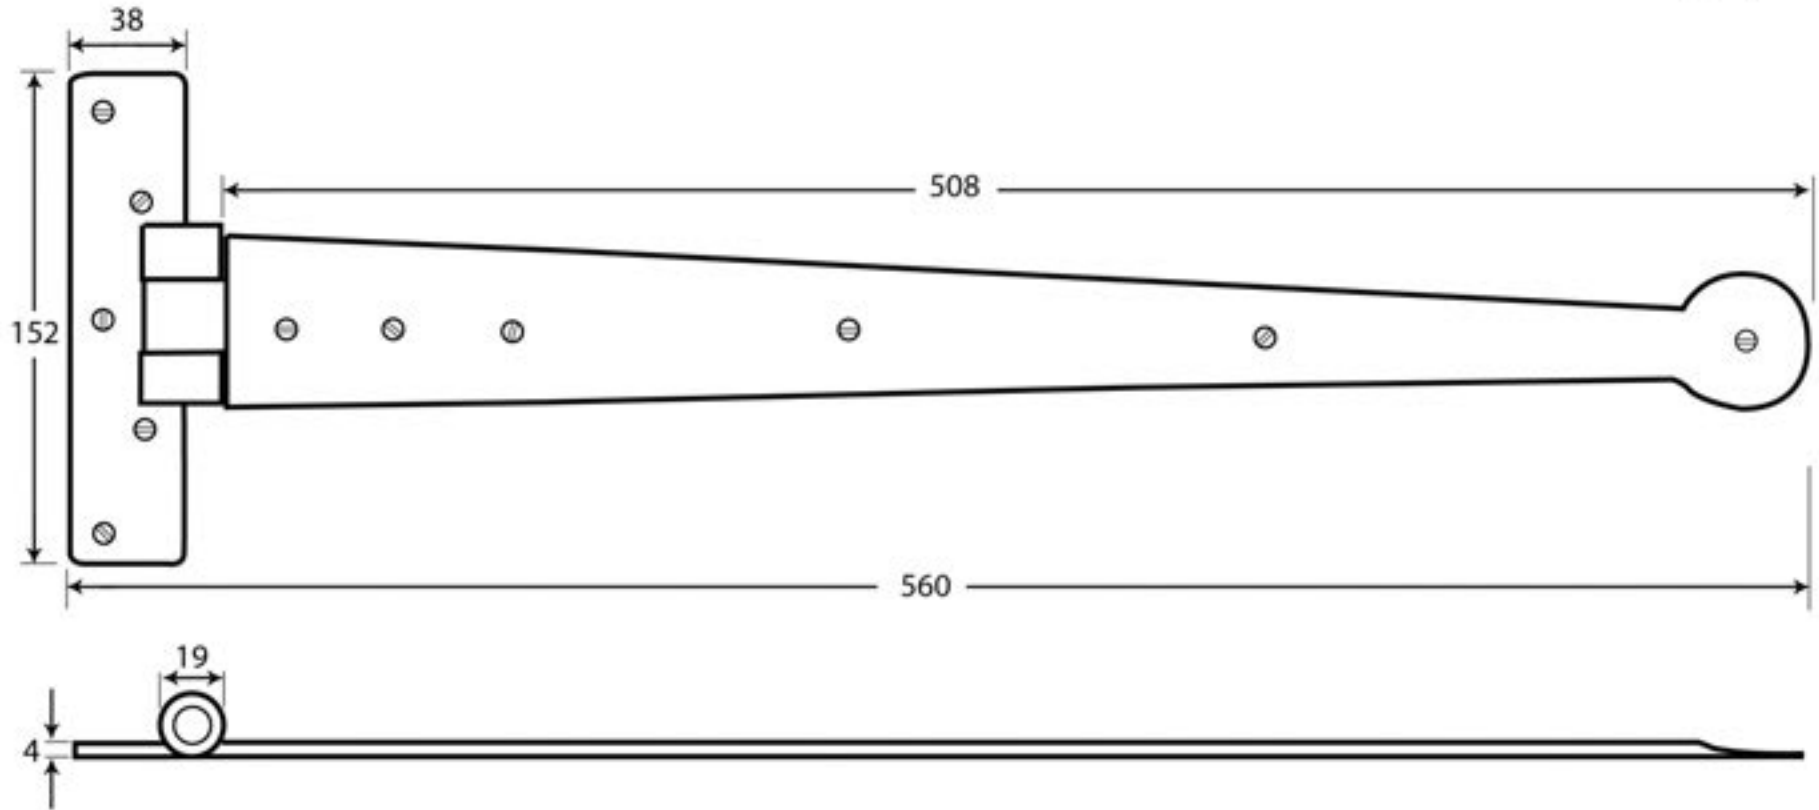

PRODUCT CODE 33012

1" (26mm)
X 22
gauge 8 (4.2mm)

HANDFORGED
TRADITIONAL
IRONMONGERY

Due to the hand crafted nature of our products all measurements are approximate and should be used as a guide only