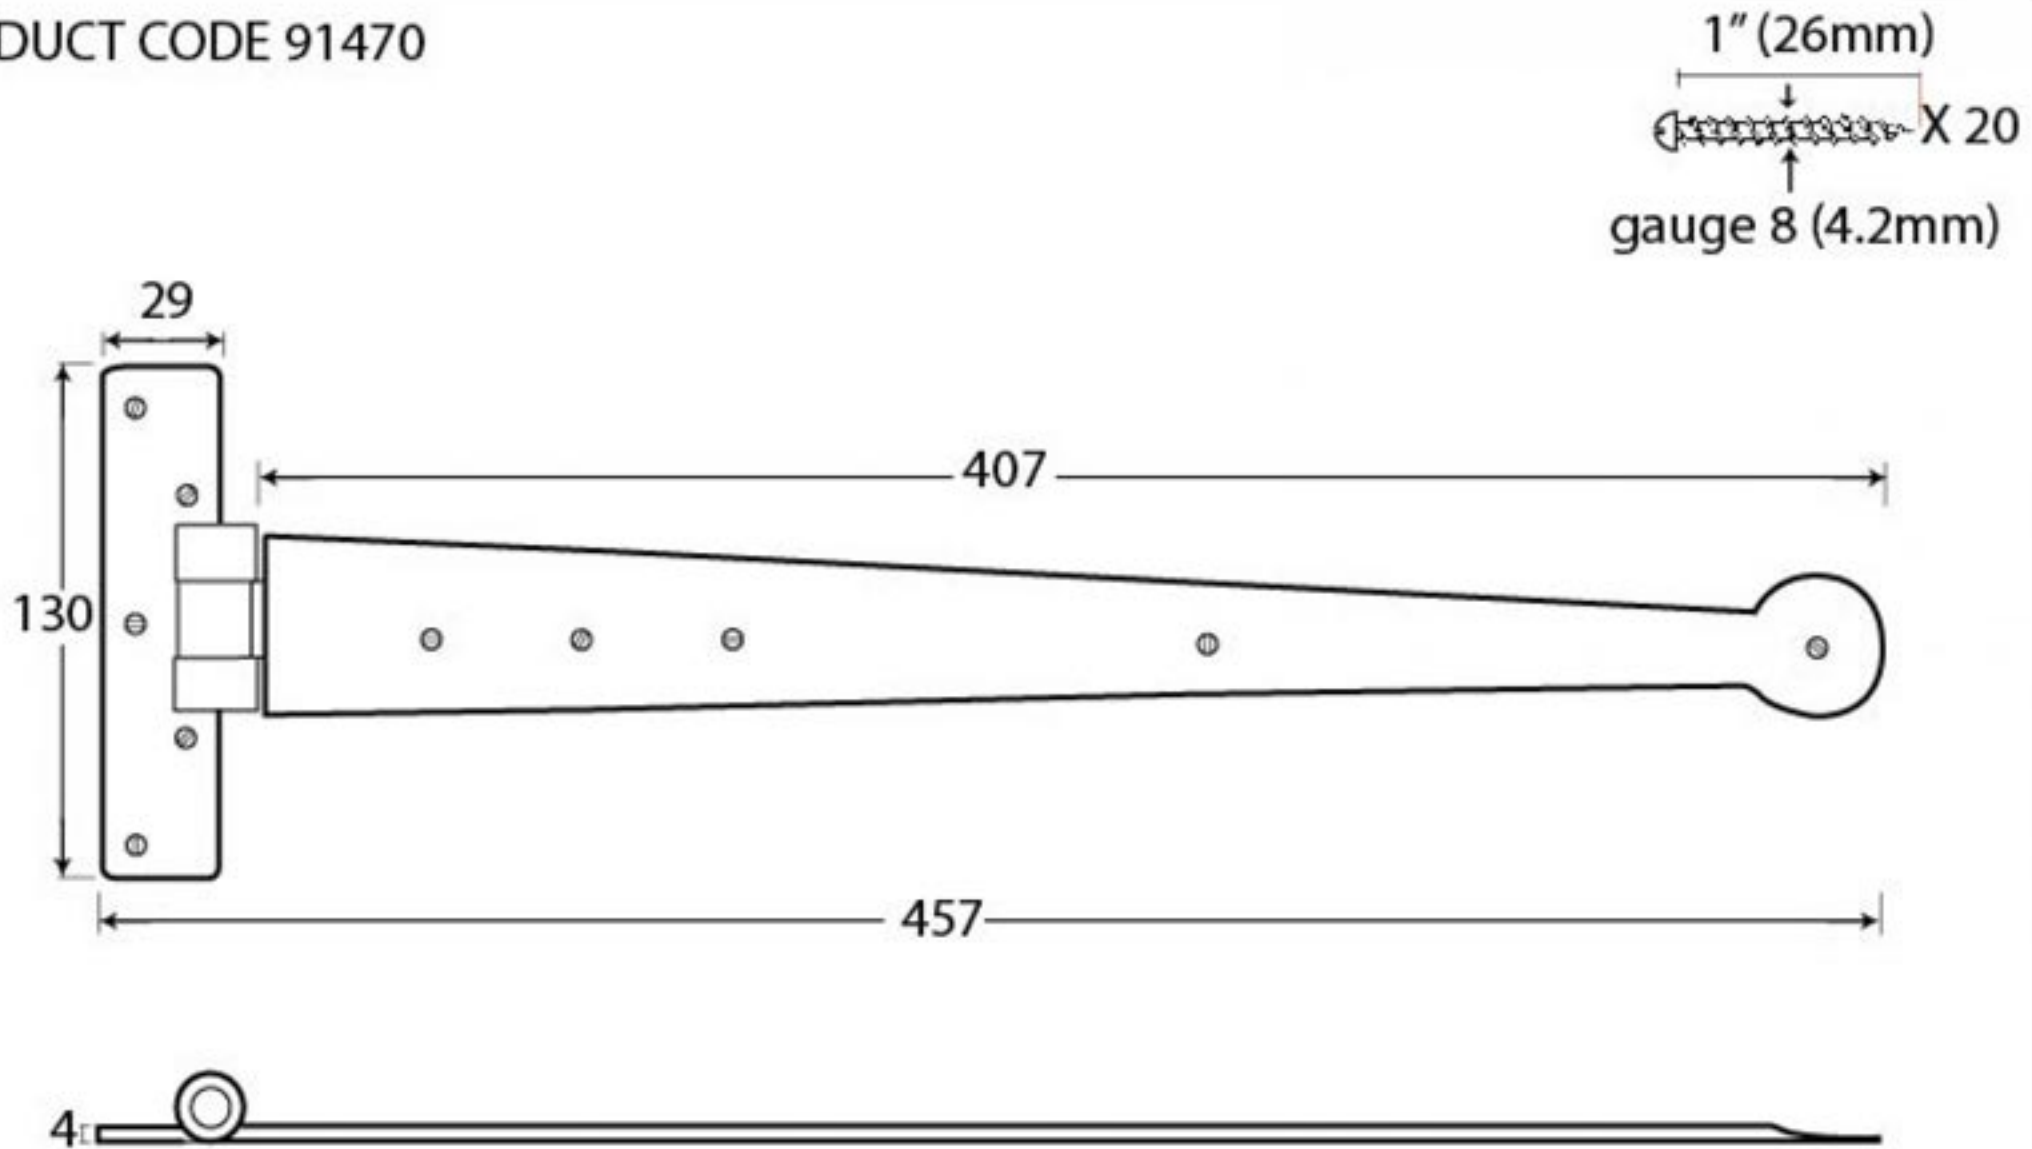

PRODUCT CODE 91470

HANDFORGED  
TRADITIONAL  
IRONMONGERY

Due to the hand crafted nature of our products all measurements are approximate and should be used as a guide only