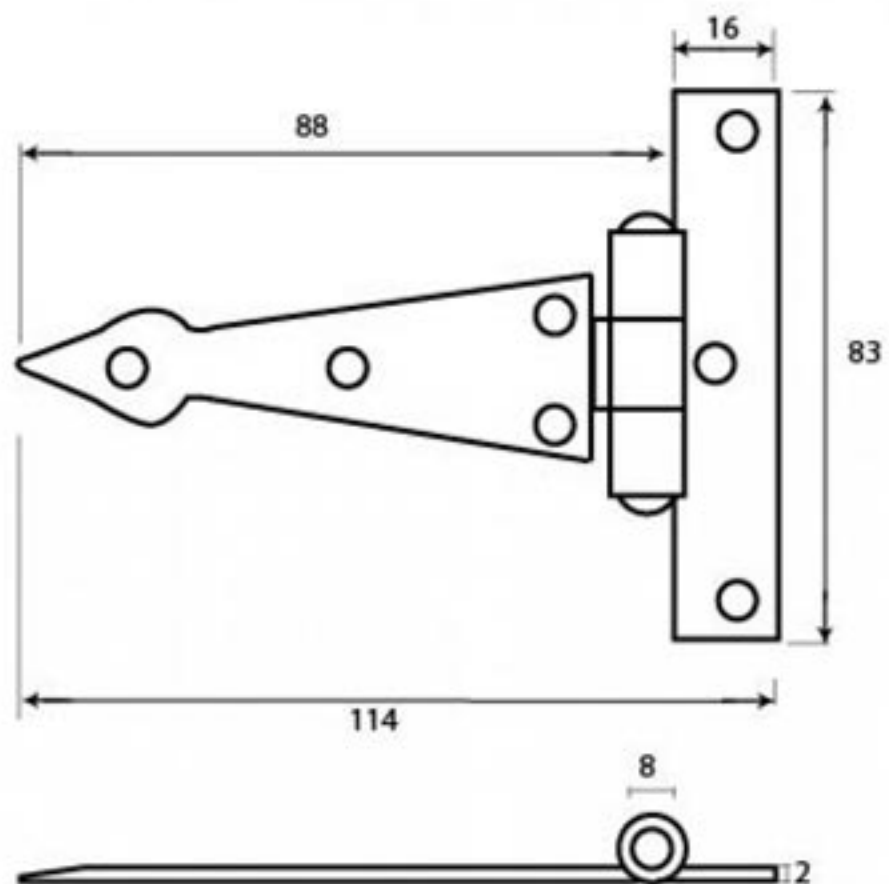

PRODUCT CODE 33208

1/2" (13mm)
x14
gauge 6 (3.5mm)

HANDFORGED
TRADITIONAL
IRONMONGERY

Due to the hand crafted nature of our products all measurements are approximate and should be used as a guide only