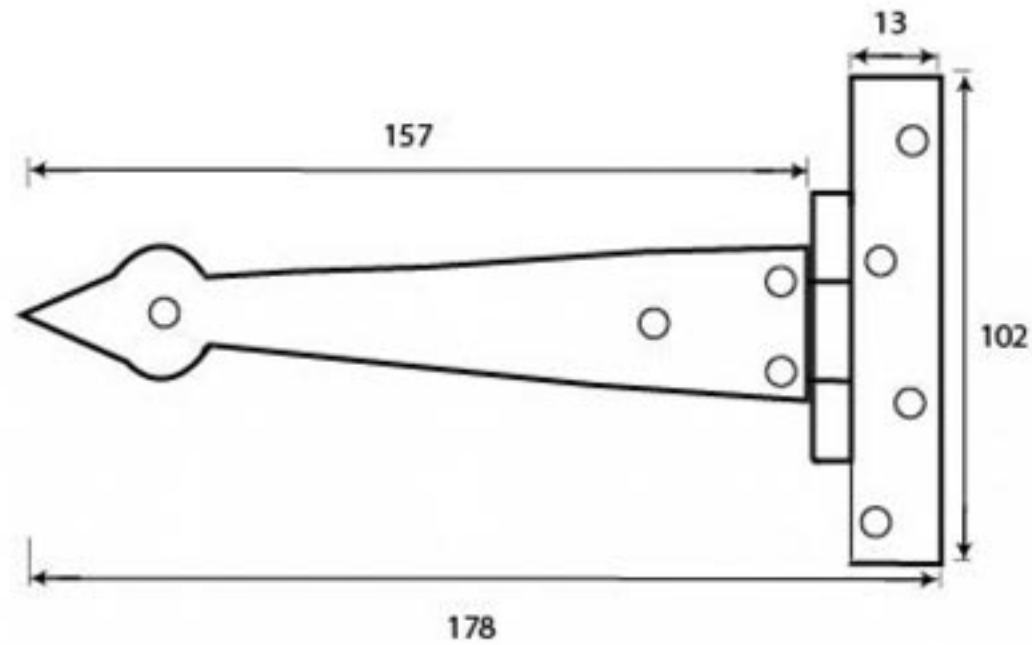

PRODUCT CODE 33207

1" (25mm)  
x16  
gauge 6 (3.5mm)

HANDFORGED  
TRADITIONAL  
IRONMONGERY

Due to the hand crafted nature of our products all measurements are approximate and should be used as a guide only