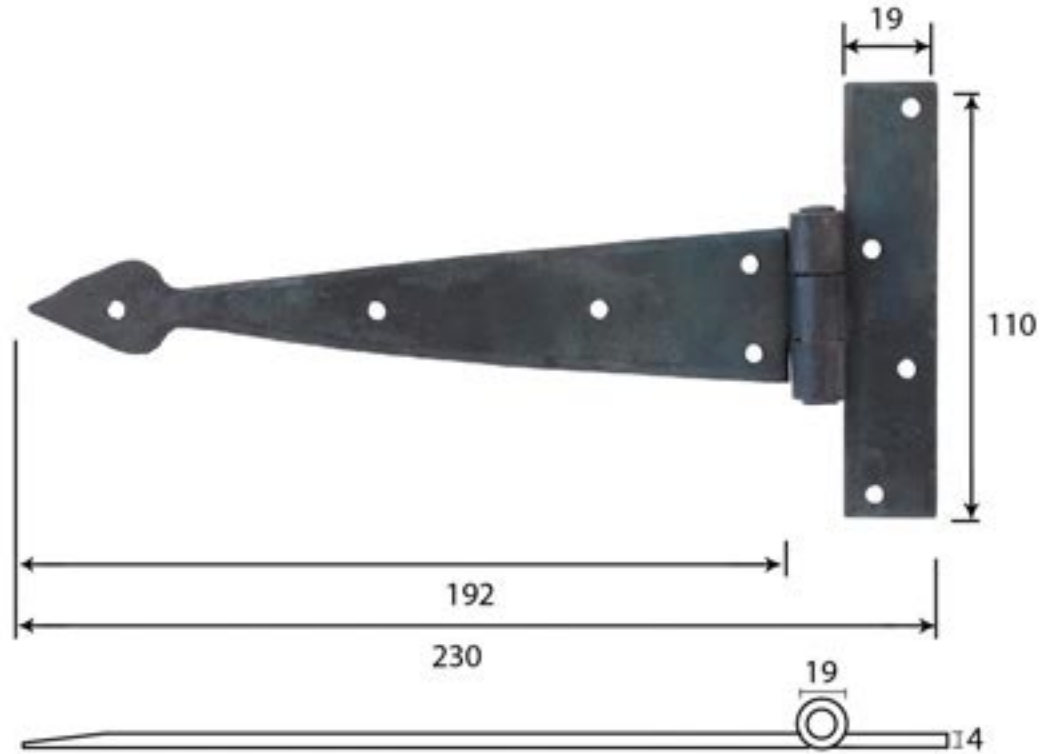

PRODUCT CODE 33842

1" (25mm)
↓
↑
gauge 8 (4.2mm)

HANDFORGED
TRADITIONAL
IRONMONGERY

Due to the hand crafted nature of our products all measurements are approximate and should be used as a guide only