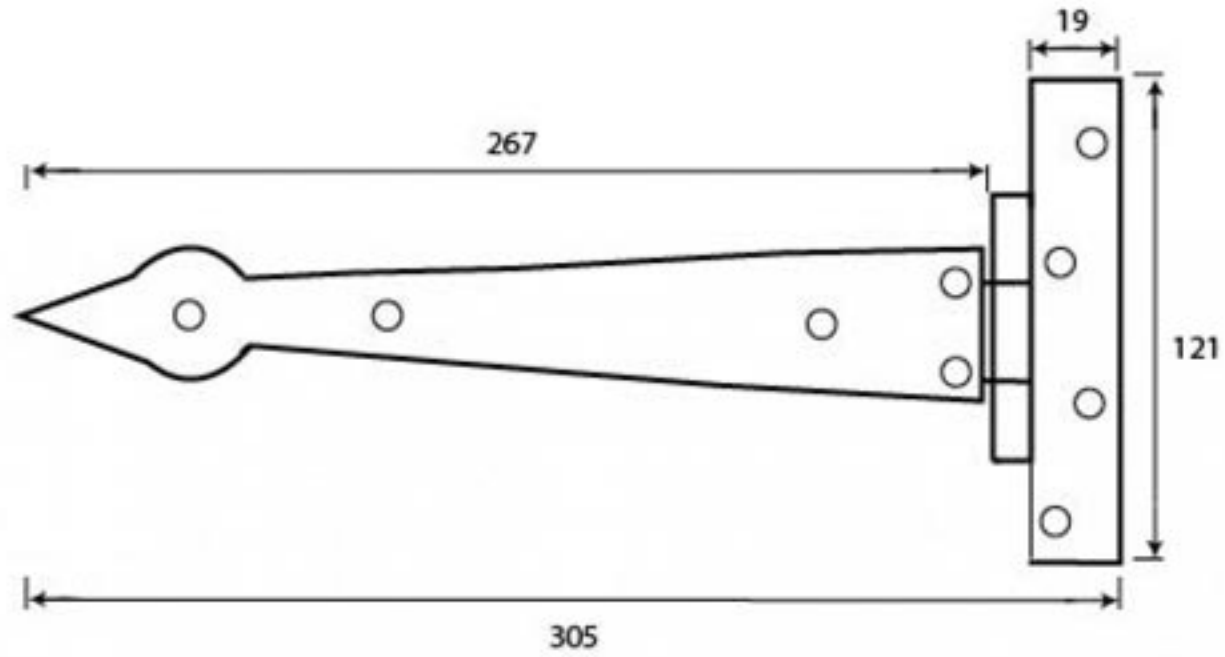

PRODUCT CODE 33206

3/4" (19mm)
↓
x18
↑
gauge 8 (4.2mm)

HANDFORGED
TRADITIONAL
IRONMONGERY

Due to the hand crafted nature of our products all measurements are approximate and should be used as a guide only