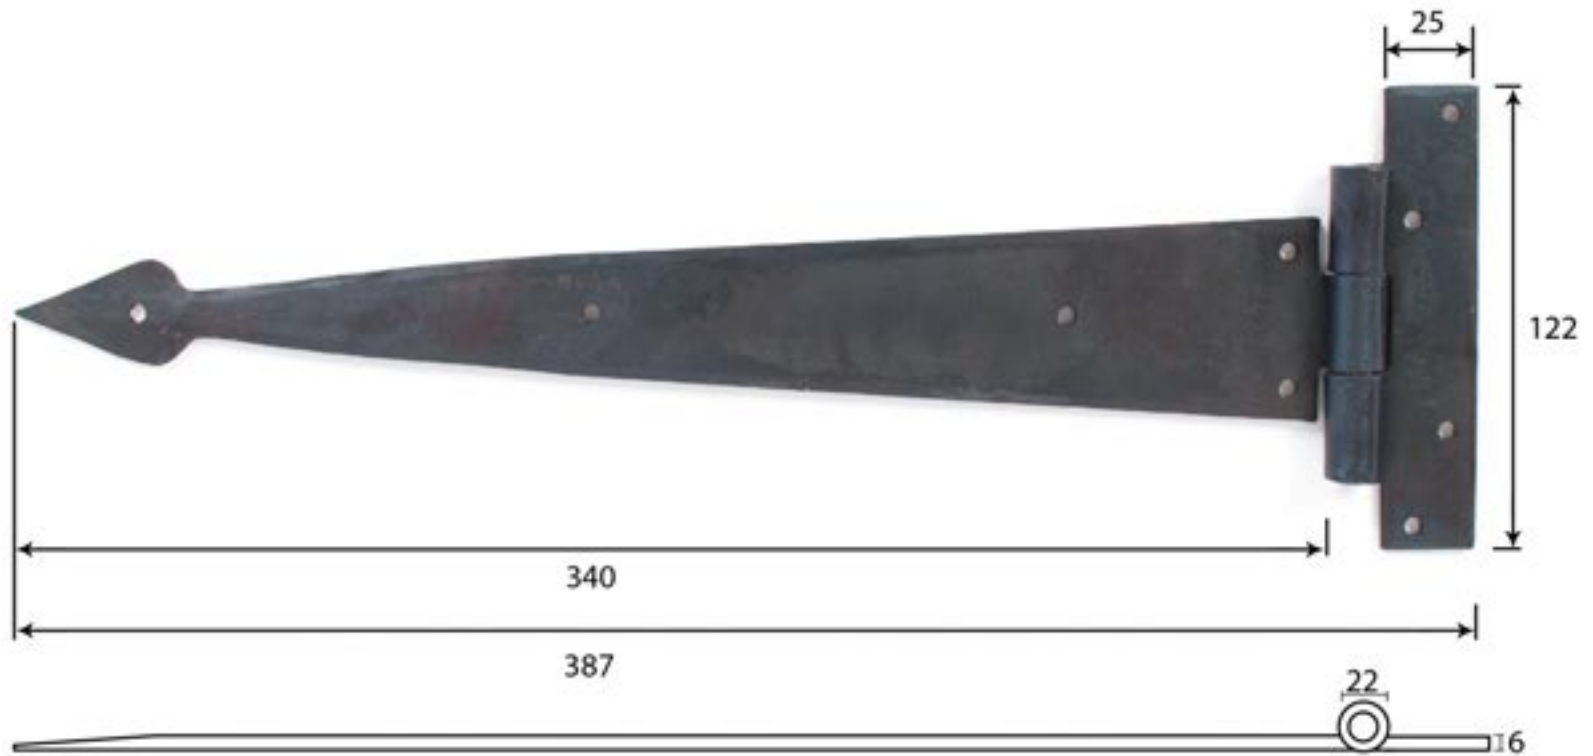

PRODUCT CODE 33843

1" (25mm)
↓
↑
gauge 8 (4.2mm)

HANDFORGED
TRADITIONAL
IRONMONGERY

Due to the hand crafted nature of our products all measurements are approximate and should be used as a guide only