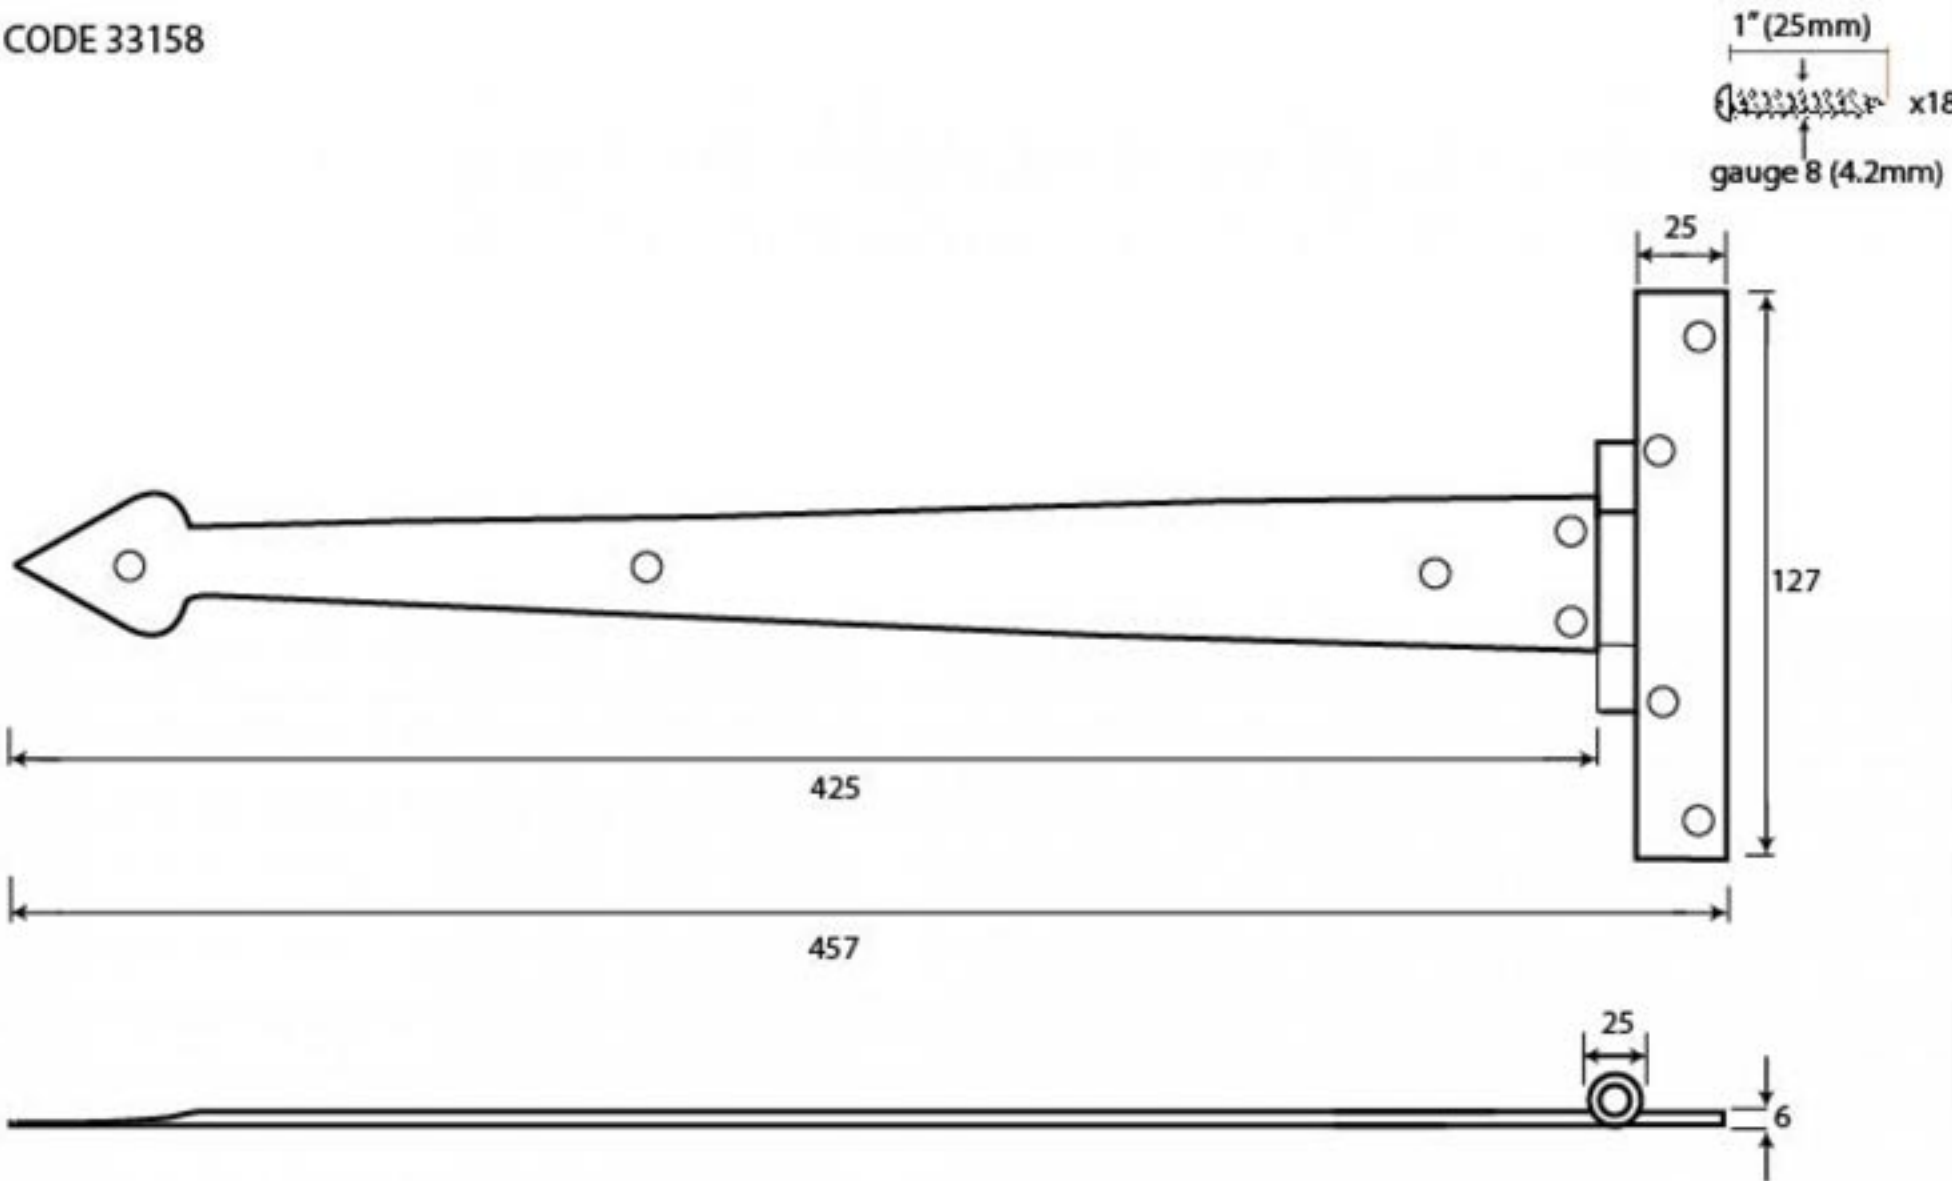

PRODUCT CODE 33158

HANDFORGED
TRADITIONAL
IRONMONGERY

Due to the hand crafted nature of our products all measurements are approximate and should be used as a guide only