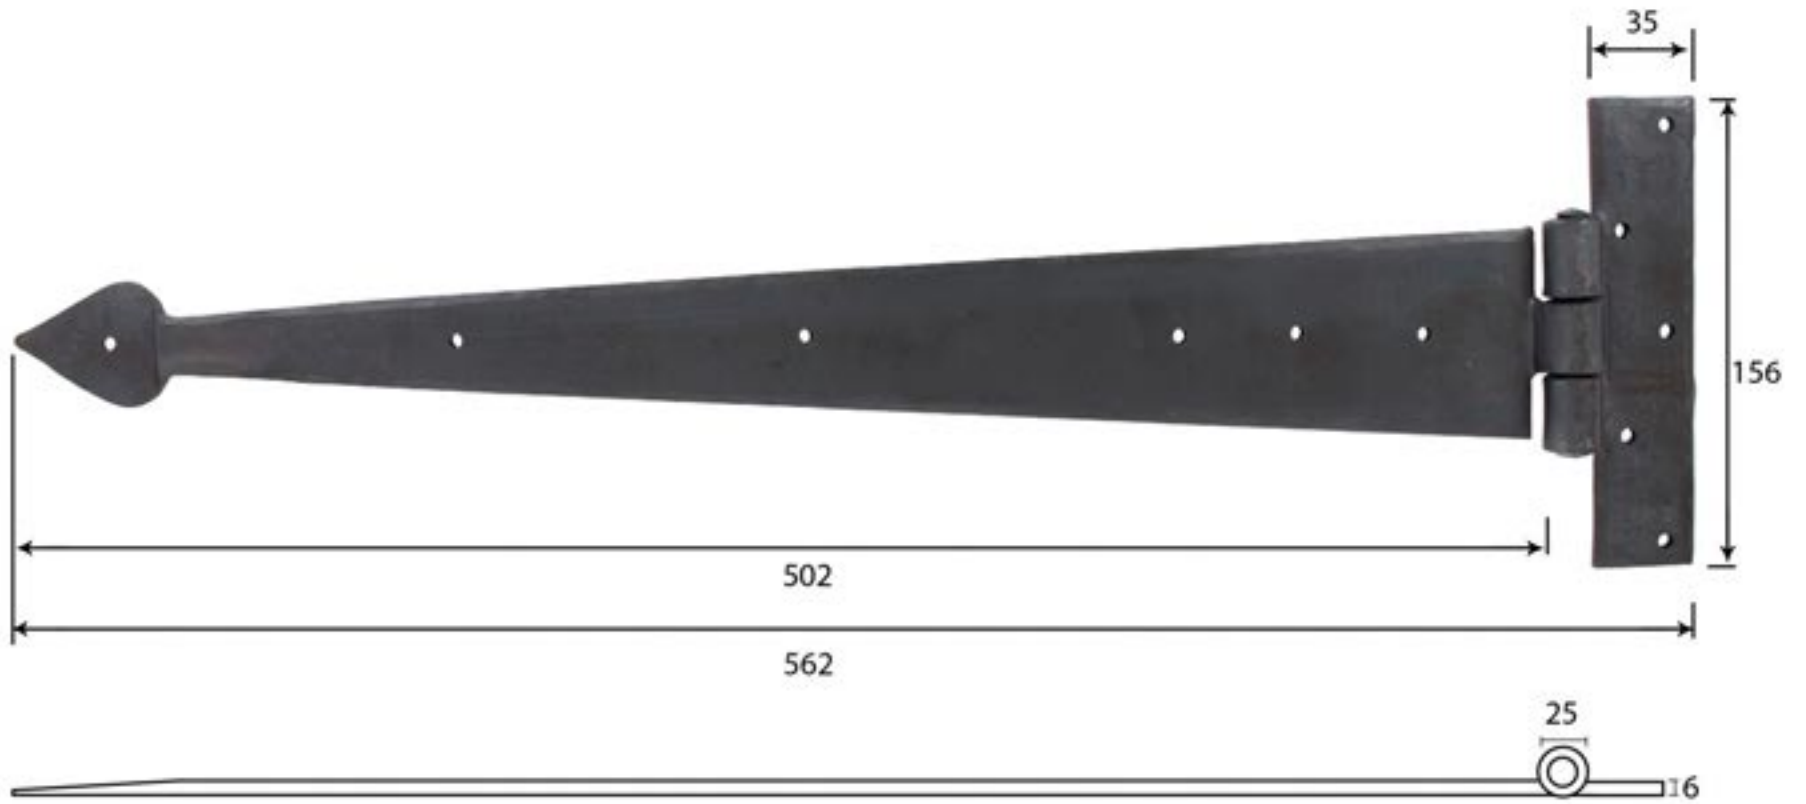

PRODUCT CODE 33844

HANDFORGED  
TRADITIONAL  
IRONMONGERY

Due to the hand crafted nature of our products all measurements are approximate and should be used as a guide only