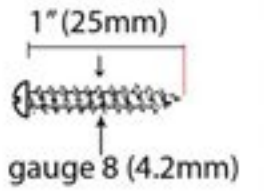

PRODUCT CODE 33844

HANDFORGED  
TRADITIONAL  
IRONMONGERY

Due to the hand crafted nature of our products all measurements are approximate and should be used as a guide only