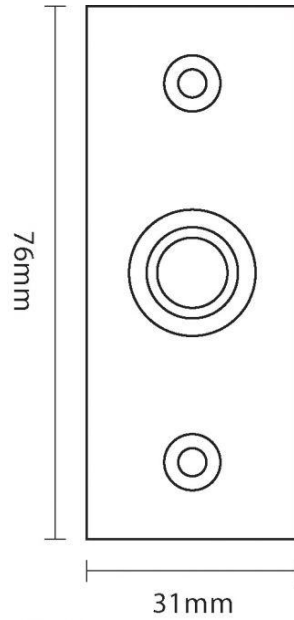

CROFT

Long Lasting Tradition

SPECIFICATION SHEET - PRODUCT CODE **1910**

PRODUCT

Rectangular Bell Push 1910

Please note that illustration sizes are approximations

Finishes: