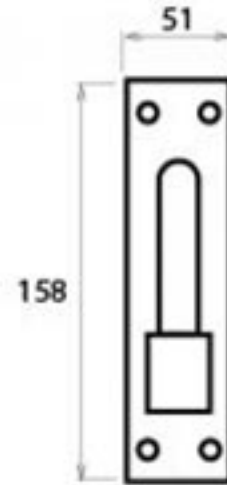

PRODUCT CODE 33286

1 1/2" (38mm)
x18
gauge 10 (5mm)

HANDFORGED
TRADITIONAL
IRONMONGERY

Due to the hand crafted nature of our products all measurements are approximate and should be used as a guide only