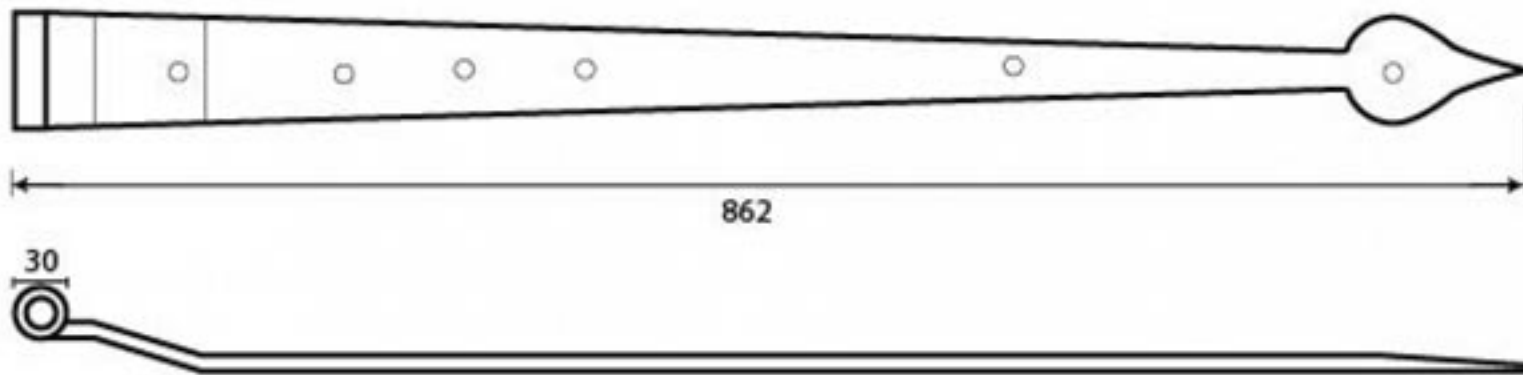

PRODUCT CODE 33234

HANDFORGED  
TRADITIONAL  
IRONMONGERY

Due to the hand crafted nature of our products all measurements are approximate and should be used as a guide only