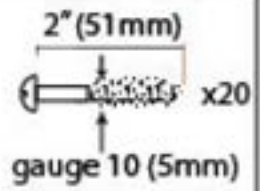

PRODUCT CODE 33234

HANDFORGED  
TRADITIONAL  
IRONMONGERY

Due to the hand crafted nature of our products all measurements are approximate and should be used as a guide only