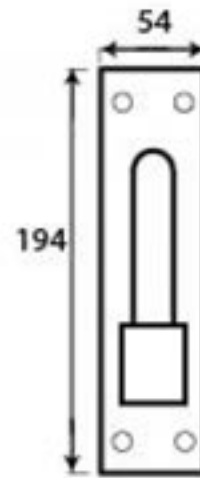

PRODUCT CODE 33234

HANDFORGED  
TRADITIONAL  
IRONMONGERY

Due to the hand crafted nature of our products all measurements are approximate and should be used as a guide only