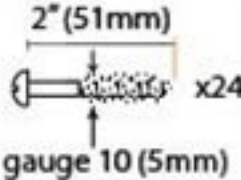

PRODUCT CODE 33233

HANDFORGED
TRADITIONAL
IRONMONGERY

Due to the hand crafted nature of our products all measurements are approximate and should be used as a guide only