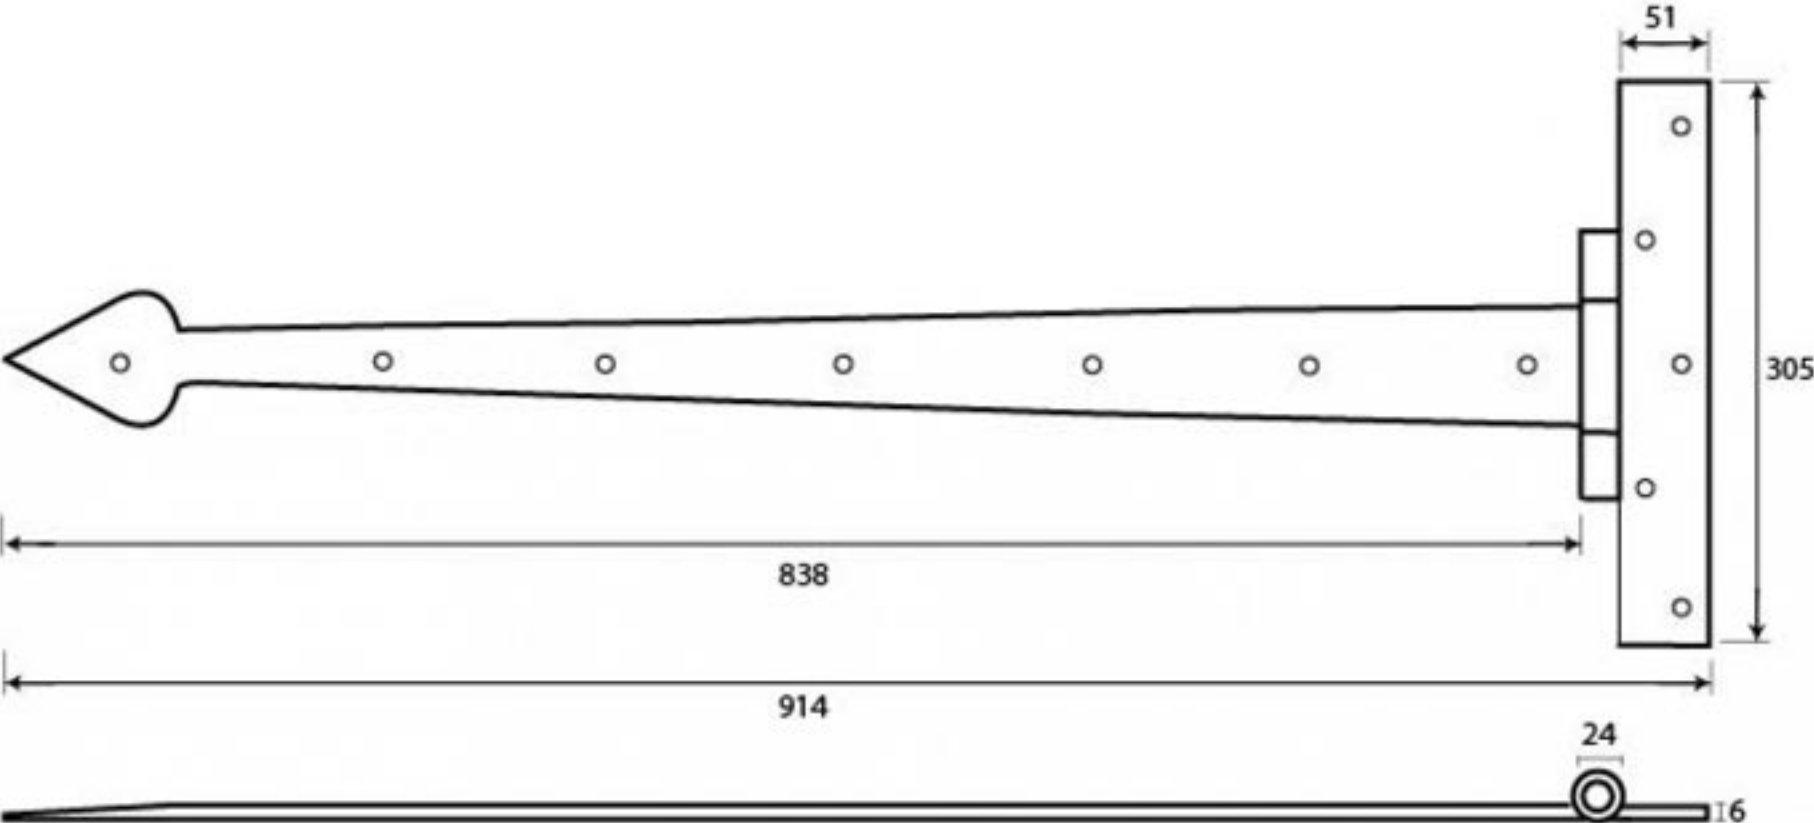

PRODUCT CODE 33233

HANDFORGED
TRADITIONAL
IRONMONGERY

Due to the hand crafted nature of our products all measurements are approximate and should be used as a guide only