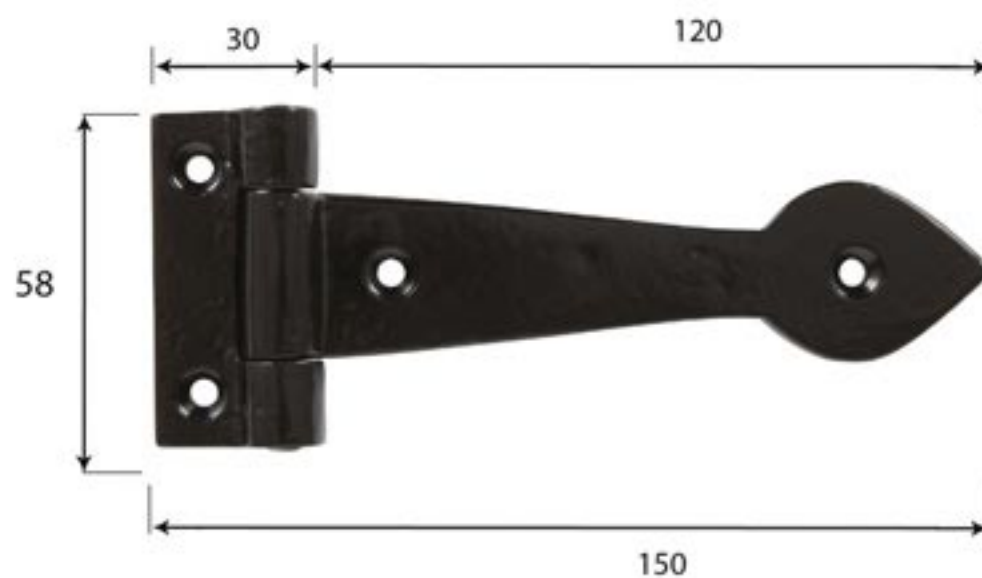

PRODUCT CODE 83624

1" (26mm)
x8
gauge 8 (4.2mm)

HANDFORGED
TRADITIONAL
IRONMONGERY

Due to the hand crafted nature of our products all measurements are approximate and should be used as a guide only