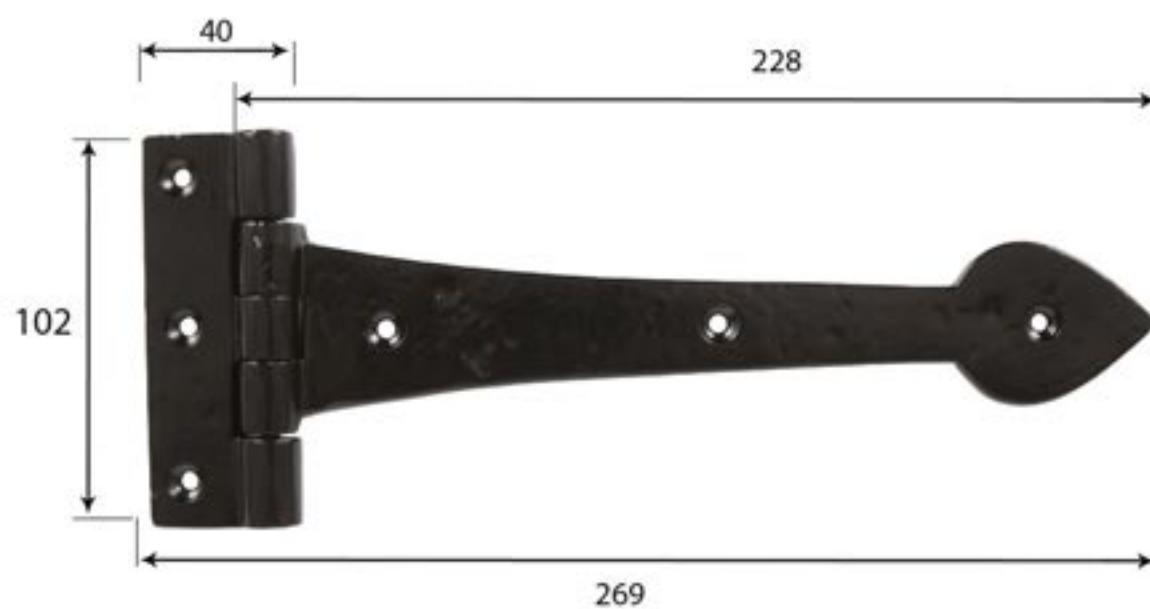

PRODUCT CODE 83625

1 & 1/4" (32mm)
x12
gauge 8 (4.2mm)

HANDFORGED
TRADITIONAL
IRONMONGERY

Due to the hand crafted nature of our products all measurements are approximate and should be used as a guide only