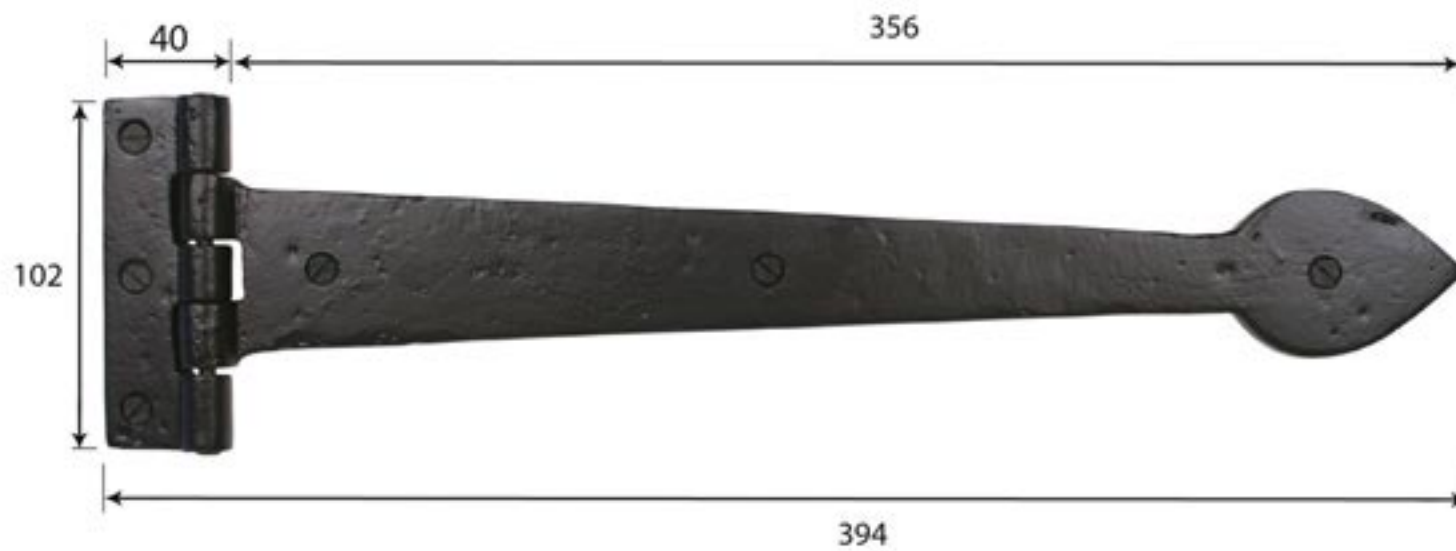

PRODUCT CODE 73227

1 & 1/2" (38mm)  
x12  
gauge 8 (4.2mm)

HANDFORGED  
TRADITIONAL  
IRONMONGERY

Due to the hand crafted nature of our products all measurements are approximate and should be used as a guide only