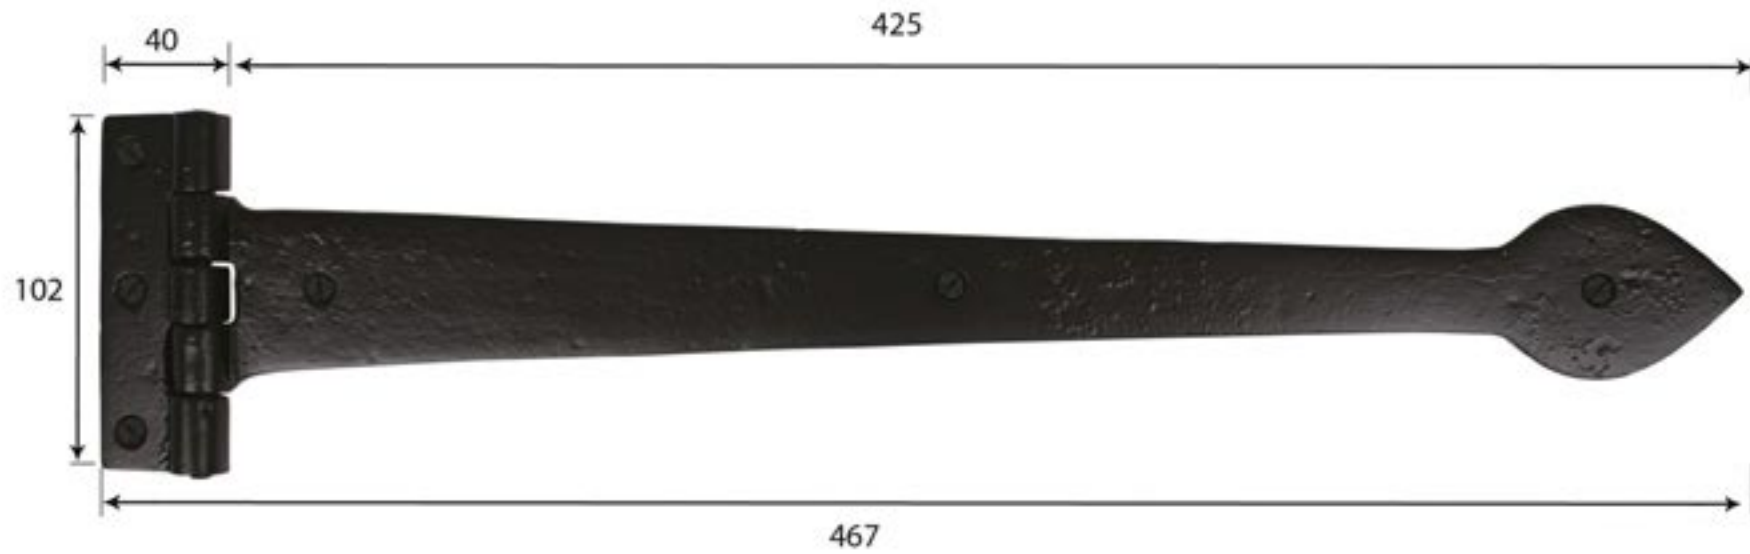

PRODUCT CODE 73228

1 & 1/2" (38mm)  
x12  
gauge 8 (4.2mm)

HANDFORGED  
TRADITIONAL  
IRONMONGERY

Due to the hand crafted nature of our products all measurements are approximate and should be used as a guide only