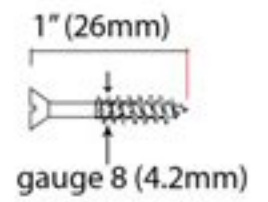

PRODUCT CODE 33884

HANDFORGED
TRADITIONAL
IRONMONGERY

Due to the hand crafted nature of our products all measurements are approximate and should be used as a guide only