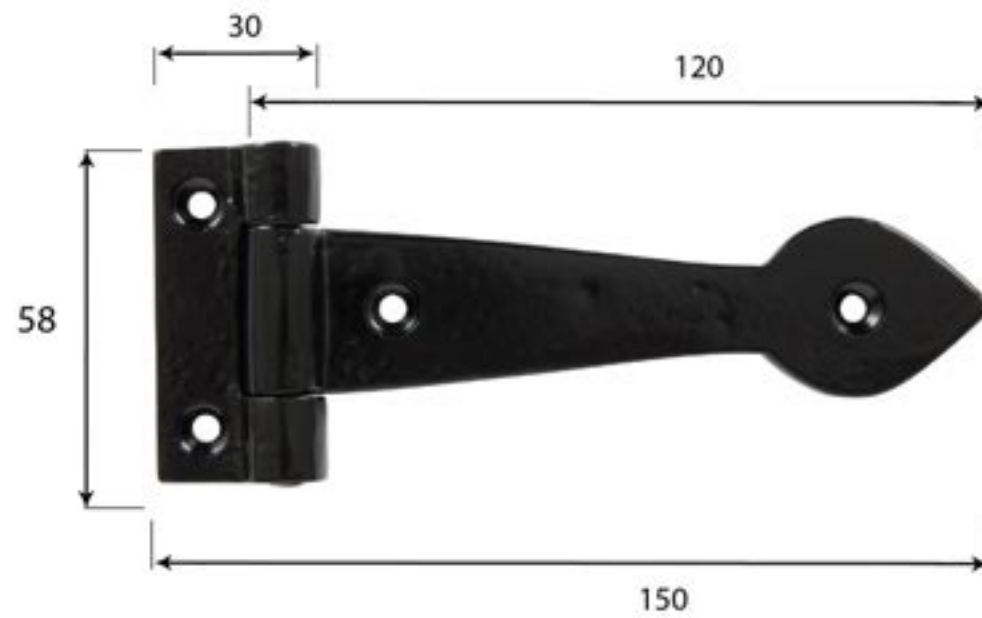

PRODUCT CODE 33884

HANDFORGED
TRADITIONAL
IRONMONGERY

Due to the hand crafted nature of our products all measurements are approximate and should be used as a guide only