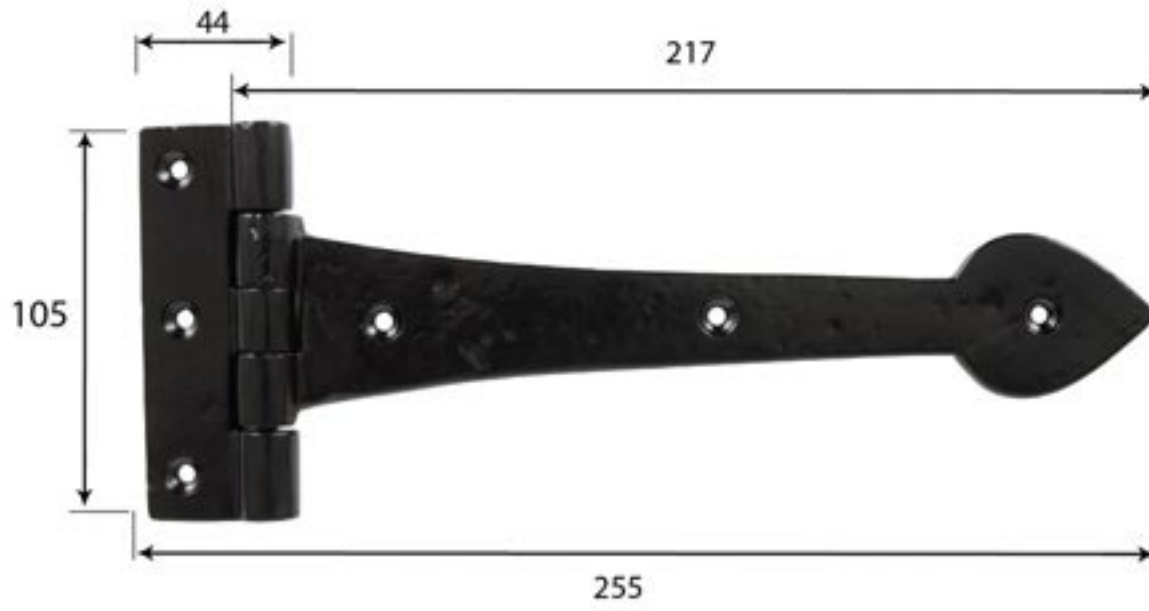

PRODUCT CODE 33885

HANDFORGED
TRADITIONAL
IRONMONGERY

Due to the hand crafted nature of our products all measurements are approximate and should be used as a guide only