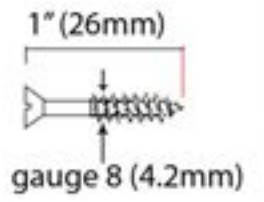

PRODUCT CODE 33885

HANDFORGED
TRADITIONAL
IRONMONGERY

Due to the hand crafted nature of our products all measurements are approximate and should be used as a guide only