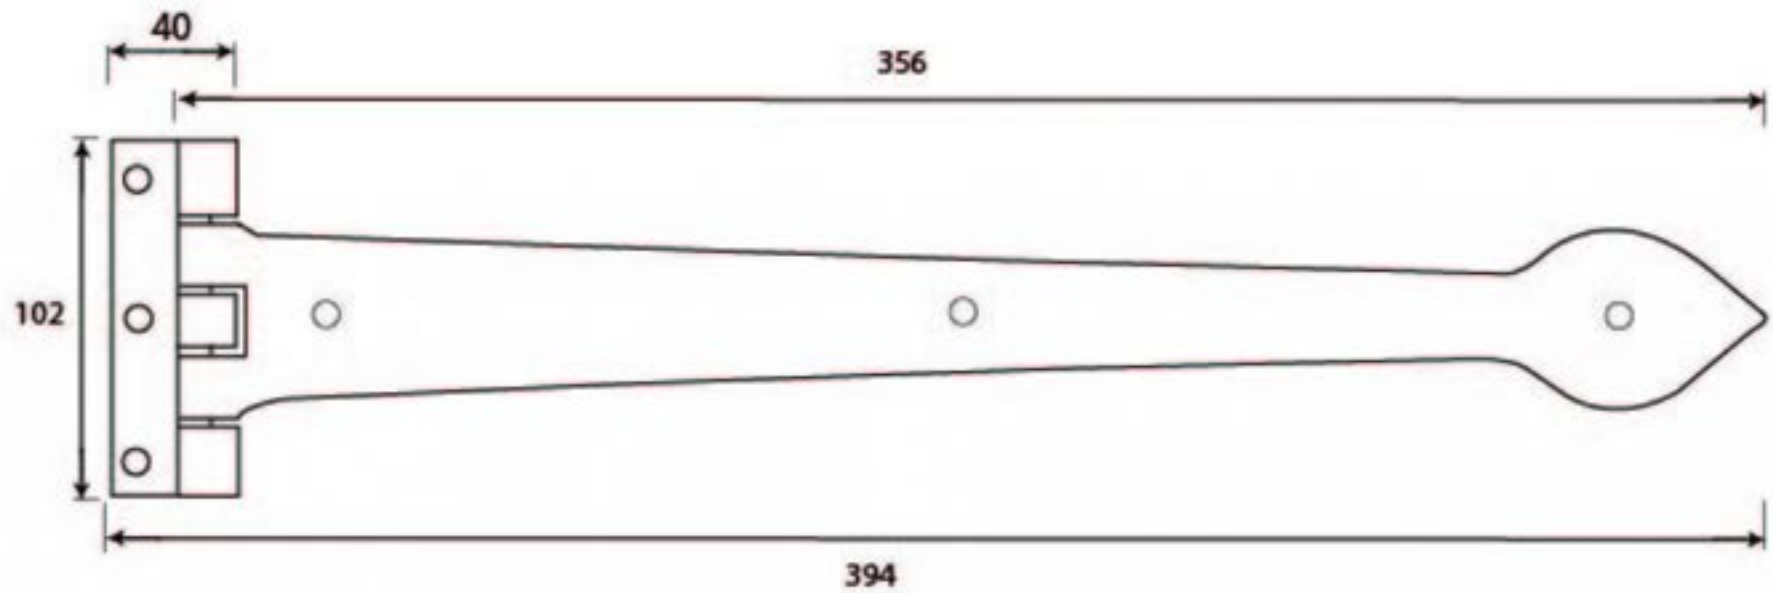

PRODUCT CODE 83622

HANDFORGED
TRADITIONAL
IRONMONGERY

Due to the hand crafted nature of our products all measurements are approximate and should be used as a guide only