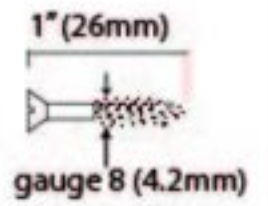

PRODUCT CODE 83622

HANDFORGED
TRADITIONAL
IRONMONGERY

Due to the hand crafted nature of our products all measurements are approximate and should be used as a guide only