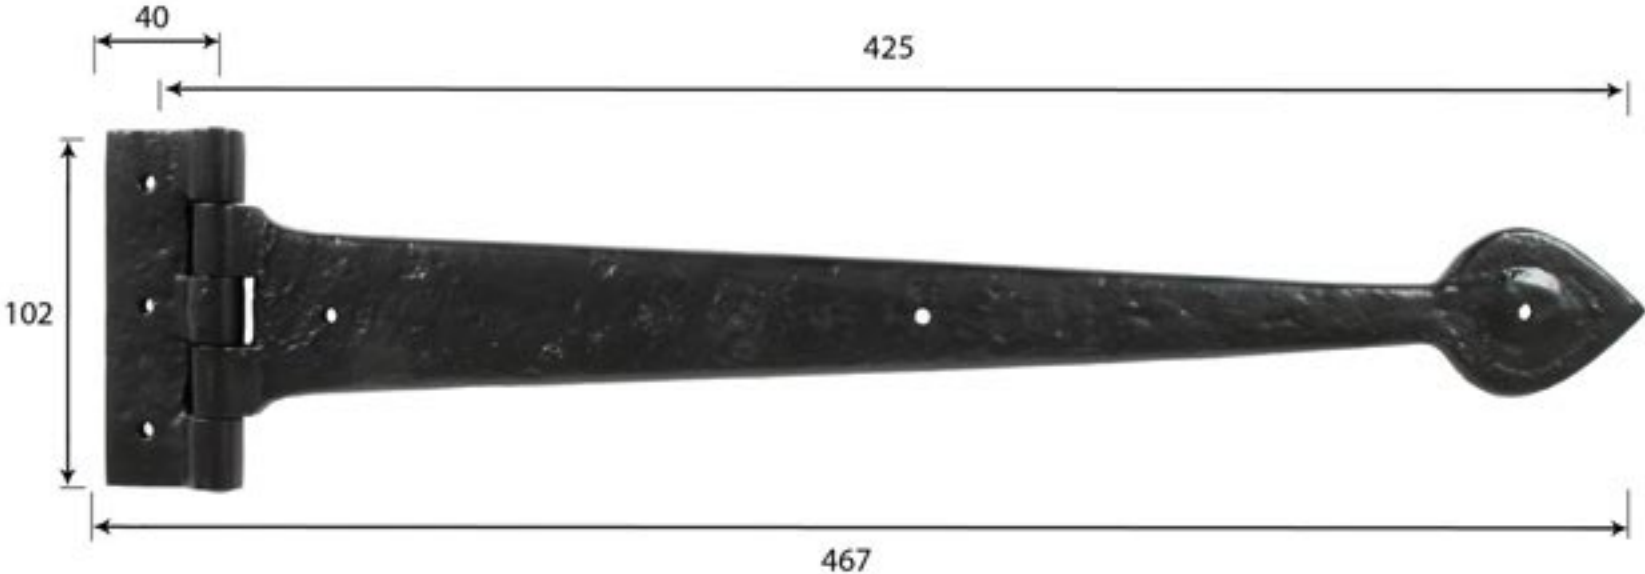

PRODUCT CODE 83623

HANDFORGED  
TRADITIONAL  
IRONMONGERY

Due to the hand crafted nature of our products all measurements are approximate and should be used as a guide only