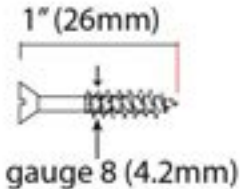

PRODUCT CODE 83623

HANDFORGED  
TRADITIONAL  
IRONMONGERY

Due to the hand crafted nature of our products all measurements are approximate and should be used as a guide only