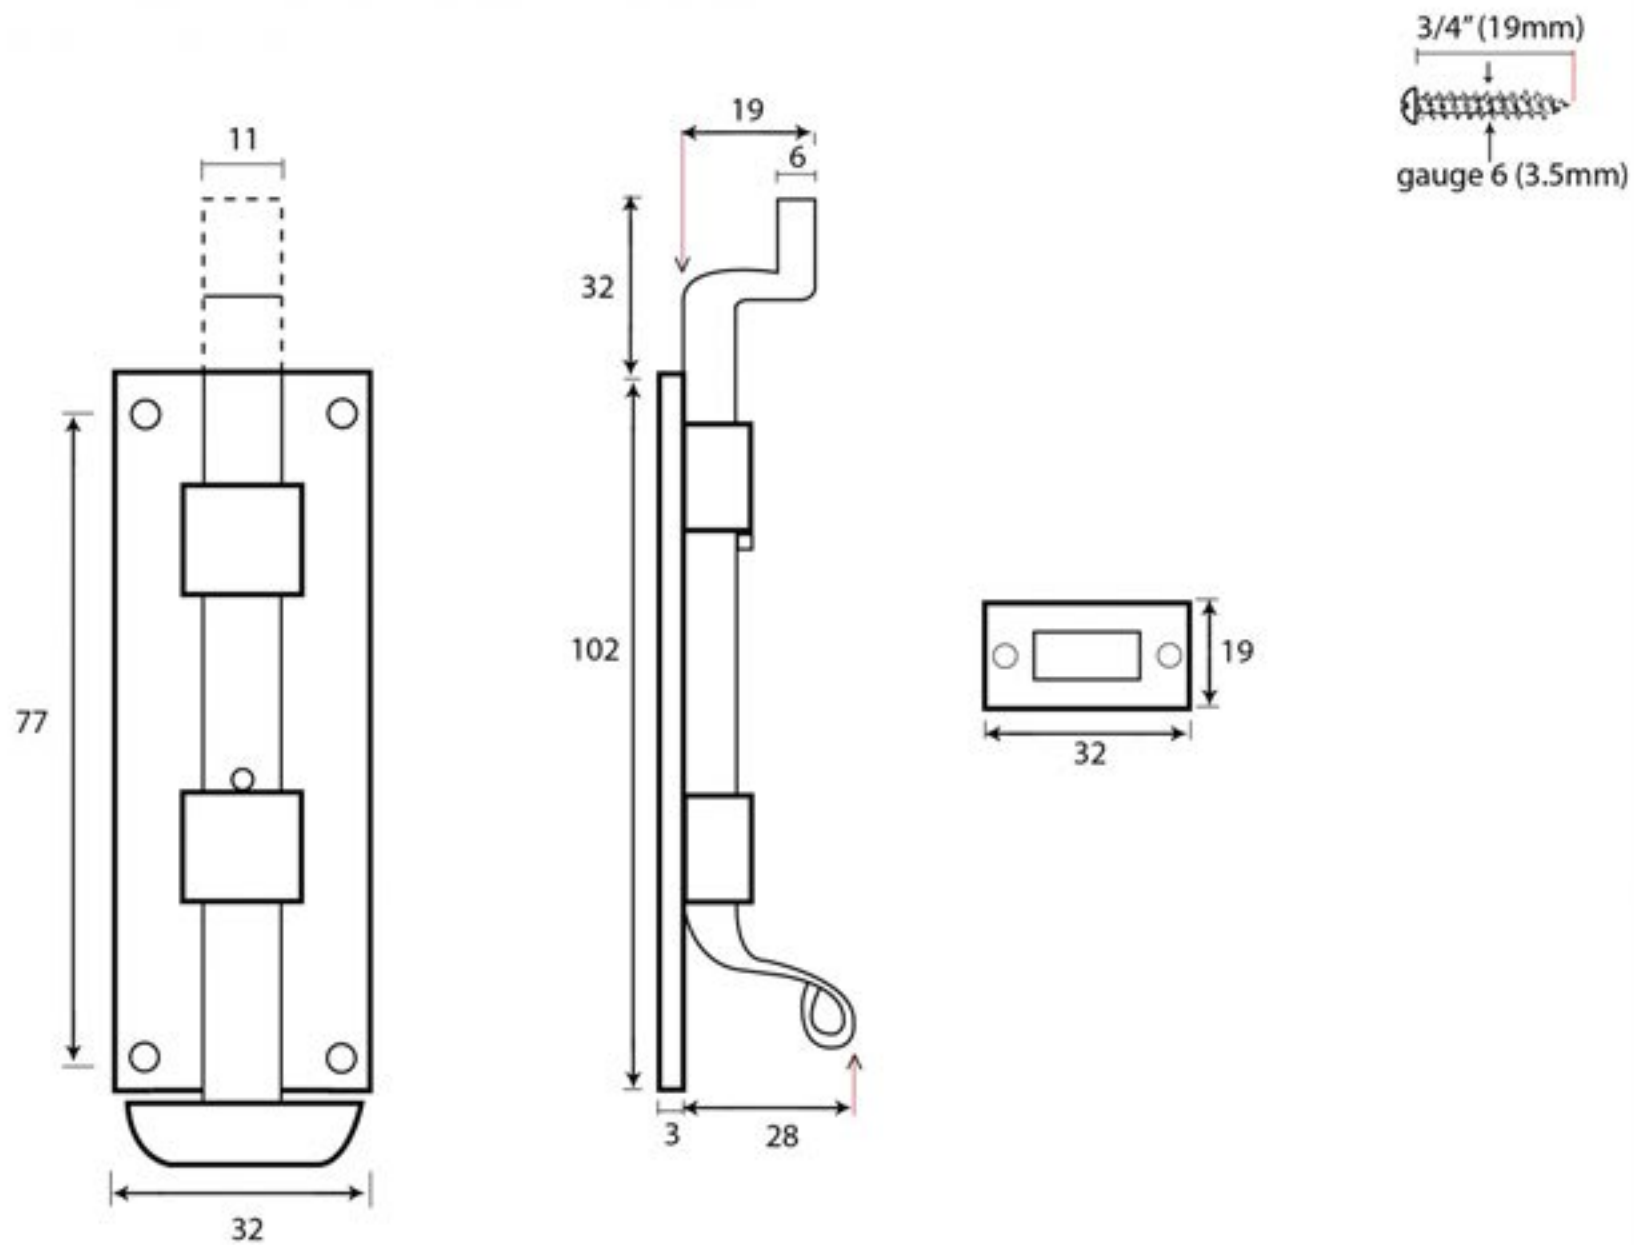

PRODUCT CODE 33014

HANDFORGED  
TRADITIONAL  
IRONMONGERY

Due to the hand crafted nature of our products all measurements are approximate and should be used as a guide only