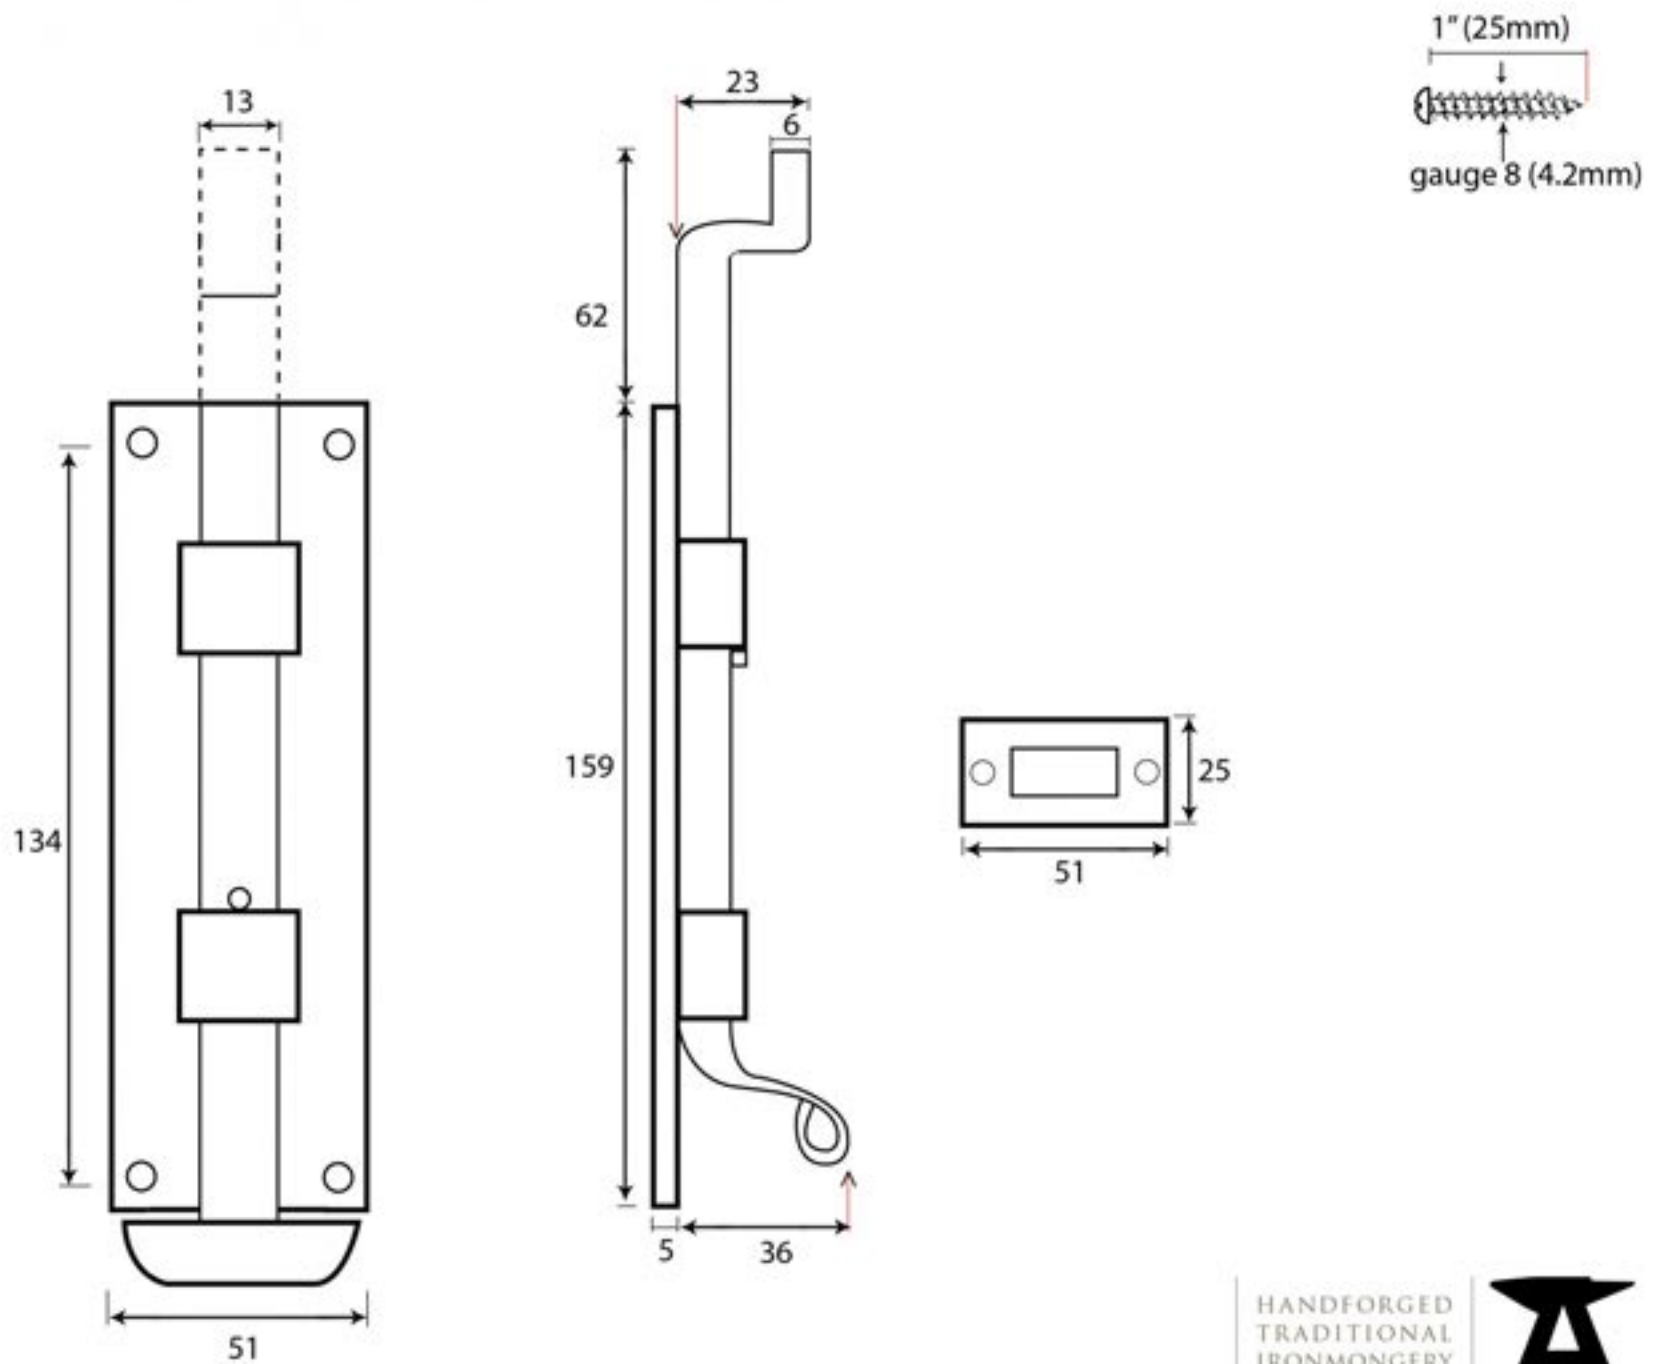

PRODUCT CODE 33016

Due to the hand crafted nature of our products all measurements are approximate and should be used as a guide only