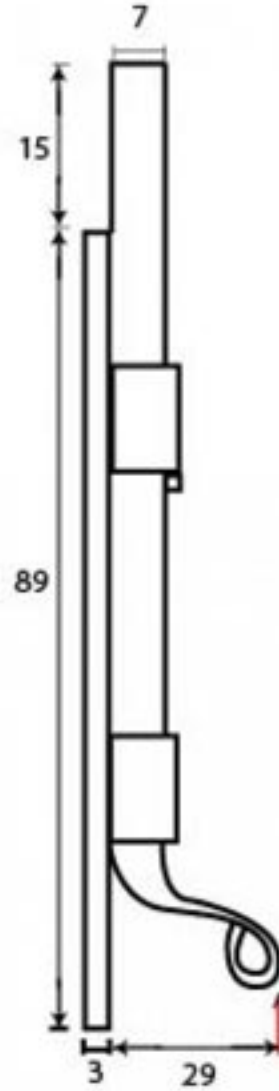

PRODUCT CODE 33127

3/4" (19mm)
x6
gauge 6 (3.5mm)

HANDFORGED
TRADITIONAL
IRONMONGERY

Due to the hand crafted nature of our products all measurements are approximate and should be used as a guide only