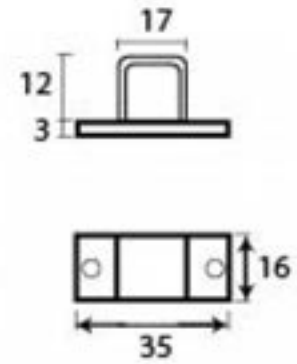

PRODUCT CODE 33127

3/4" (19mm)
x6
gauge 6 (3.5mm)

HANDFORGED
TRADITIONAL
IRONMONGERY

Due to the hand crafted nature of our products all measurements are approximate and should be used as a guide only