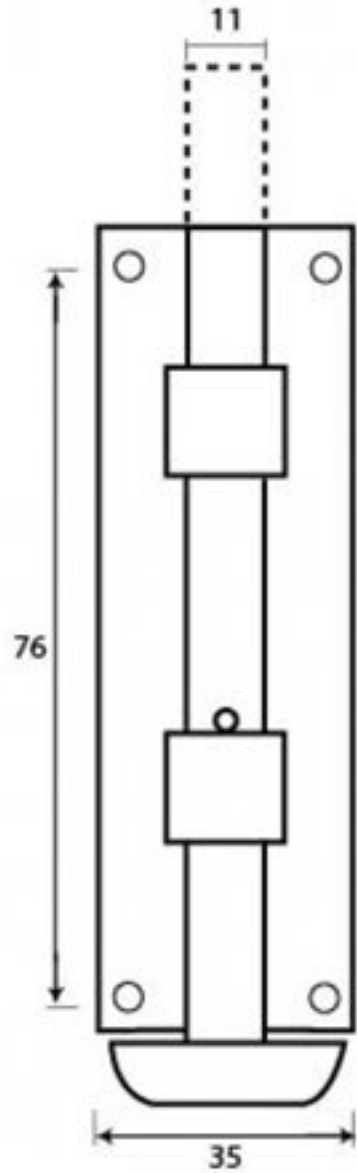

PRODUCT CODE 33127

3/4" (19mm)
x6
gauge 6 (3.5mm)

HANDFORGED
TRADITIONAL
IRONMONGERY

Due to the hand crafted nature of our products all measurements are approximate and should be used as a guide only